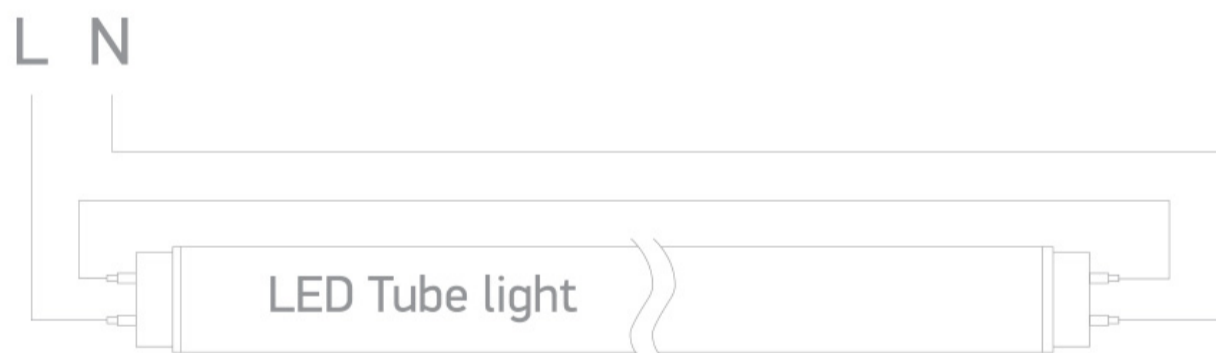

Physical Specification

Item Group

21 Industrial & Floodlights

Family

The IP65 Range For T8 LED Tubes PC + PC

Order Code

38258E

Colour

Grey

Material

PC