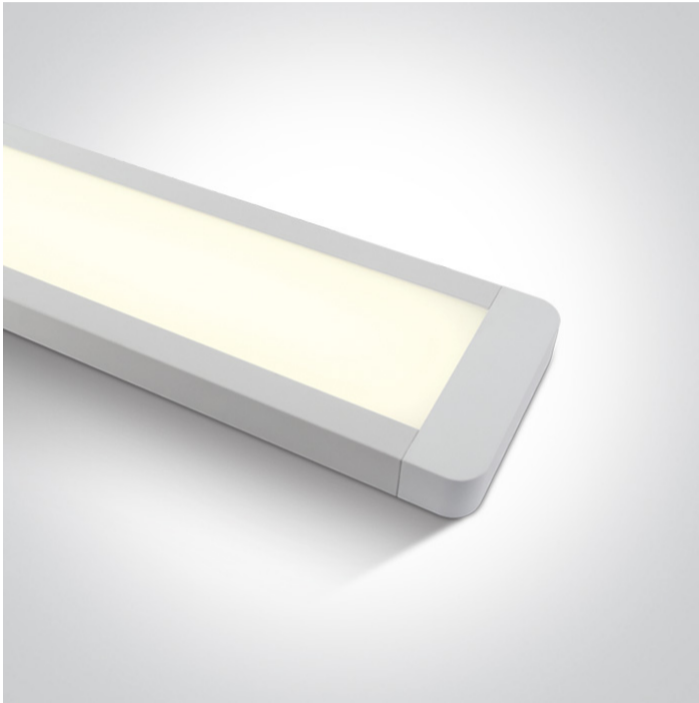

11 Office &amp; Kitchen&gt;The LED Linear Range

38248M/W/W

48W LED fitting ideal for office installation, IP20.

Supplied with non-dimmable LED driver.

Complies with standard EN60598-1 and any other specific standards.