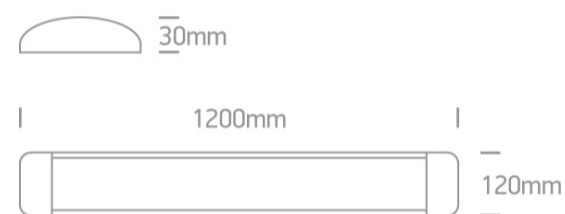

11 Office &amp; Kitchen&gt;The LED Linear Range

38248L/W/W

48W LED fitting ideal for office installation, IP20.

Supplied with non-dimmable LED driver.

Complies with standard EN60598-1 and any other specific standards.

## Dimensions

White

Material

Aluminium

Diffuser Material

PC

Shape	Rectangular
Length	1200mm
Width	120mm
Height	30mm
Surface Ceiling	Yes
Indoor	Yes

#### Packing Info

Box Length	124cm
Box Width	13,5cm
Box Height	3,5cm
Box Weight	1.458kg
Pcs/Carton	12
Barcode	5291889052227
HS Code	9405409900