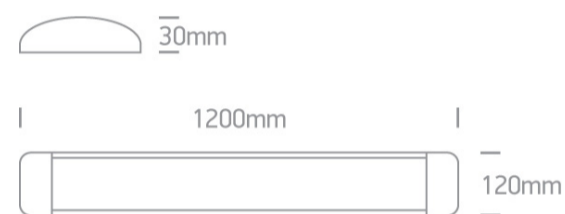

11 Office &amp; Kitchen&gt;The LED Linear Range

38248L/W/C

48W LED fitting ideal for office installation, IP20.

Supplied with non-dimmable LED driver.

Complies with standard EN60598-1 and any other specific standards.

## Dimensions

White

Material

Aluminium

Diffuser Material

PC

Shape	Rectangular
Length	1200mm
Width	120mm
Height	30mm
Surface Ceiling	Yes
Indoor	Yes

#### Packing Info

Box Length	124cm
Box Width	13,5cm
Box Height	3,5cm
Box Weight	1.458kg
Pcs/Carton	12
Barcode	5291889052234
HS Code	9405409900