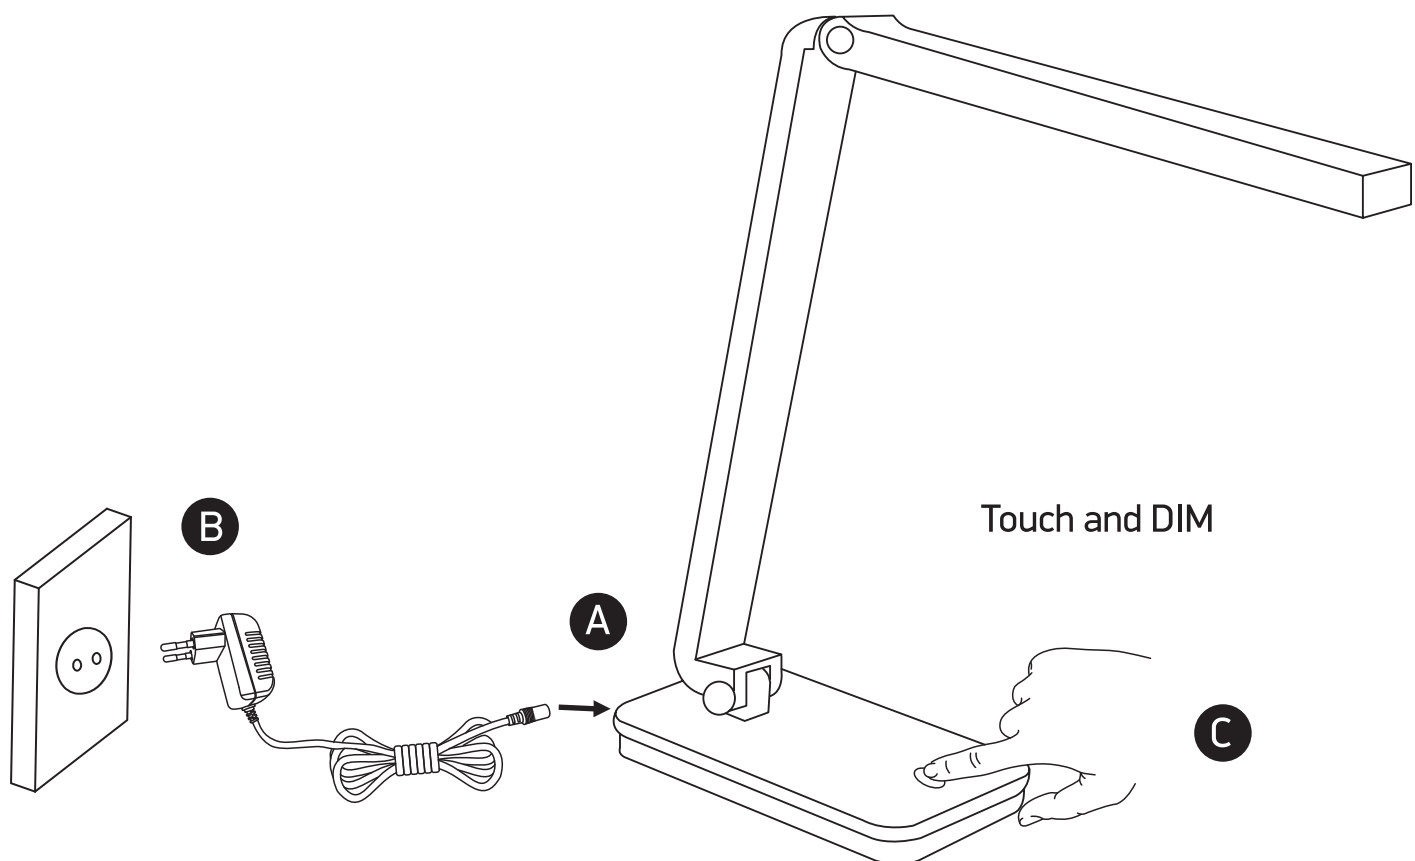

INSTALLATION MANUAL

61072

ecolight

DIMMABLE ADJUSTABLE

one
LIGHT

100-240V | SMD 2835 | 6W | IP20 | ABS | Adjustable

USB charging socket

Warnings: