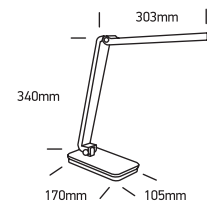

INSTALLATION MANUAL

61072

ecolight

DIMMABLE ADJUSTABLE

one
LIGHT

100-240V | SMD 2835 | 6W | IP20 | ABS | Adjustable

USB charging socket

Warnings: