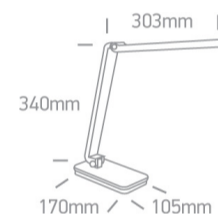

11 Office & Kitchen>Reading LED Lamps

61072/W

6W Reading stepless dimming table lamp with USB socket, IP20.

Complies with standard EN60598-1 and any other specific standards.

Downloads

Dimensions

Physical Specification

| | |
|----------------------|---------------------|
| Item Group | 11 Office & Kitchen |
| Family | Reading LED Lamps |
| Order Code | 61072/W |
| Colour | White |
| Material | ABS |
| Shape | Rectangular |
| Length | 303mm |
| Width | 170x105mm |
| Height | 340mm |
| Surface Floor/Ground | Yes |
| Indoor | Yes |
| Adjustable | 2 Directions |

Illumination Data

| | |
|----------------------|---|
| Colour Temperature | 4000K |
| Lumen Output | 200lm |
| Light Efficiency | 33,33lm/W |
| CRI | 80 |
| Illumination Diagram |  |

Packing Info

| | |
|------------|---------------|
| Box Length | 36,5cm |
| Box Width | 12cm |
| Box Height | 6cm |
| Box Weight | 0.700kg |
| Pcs/Carton | 10 |
| Barcode | 5291889053378 |
| HS Code | 9405104090 |