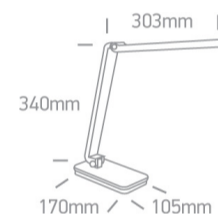

11 Office &amp; Kitchen&gt;Reading LED Lamps

61072/B

6W Reading stepless dimming table lamp with USB socket, IP20.

Complies with standard EN60598-1 and any other specific standards.

## Dimensions

## Physical Specification

Item Group	11 Office & Kitchen
Family	Reading LED Lamps
Order Code	61072/B
Colour	Black
Material	ABS
Shape	Rectangular
Length	303mm
Width	170x105mm
Height	340mm
Surface Floor/Ground	Yes
Indoor	Yes
Adjustable	2 Directions