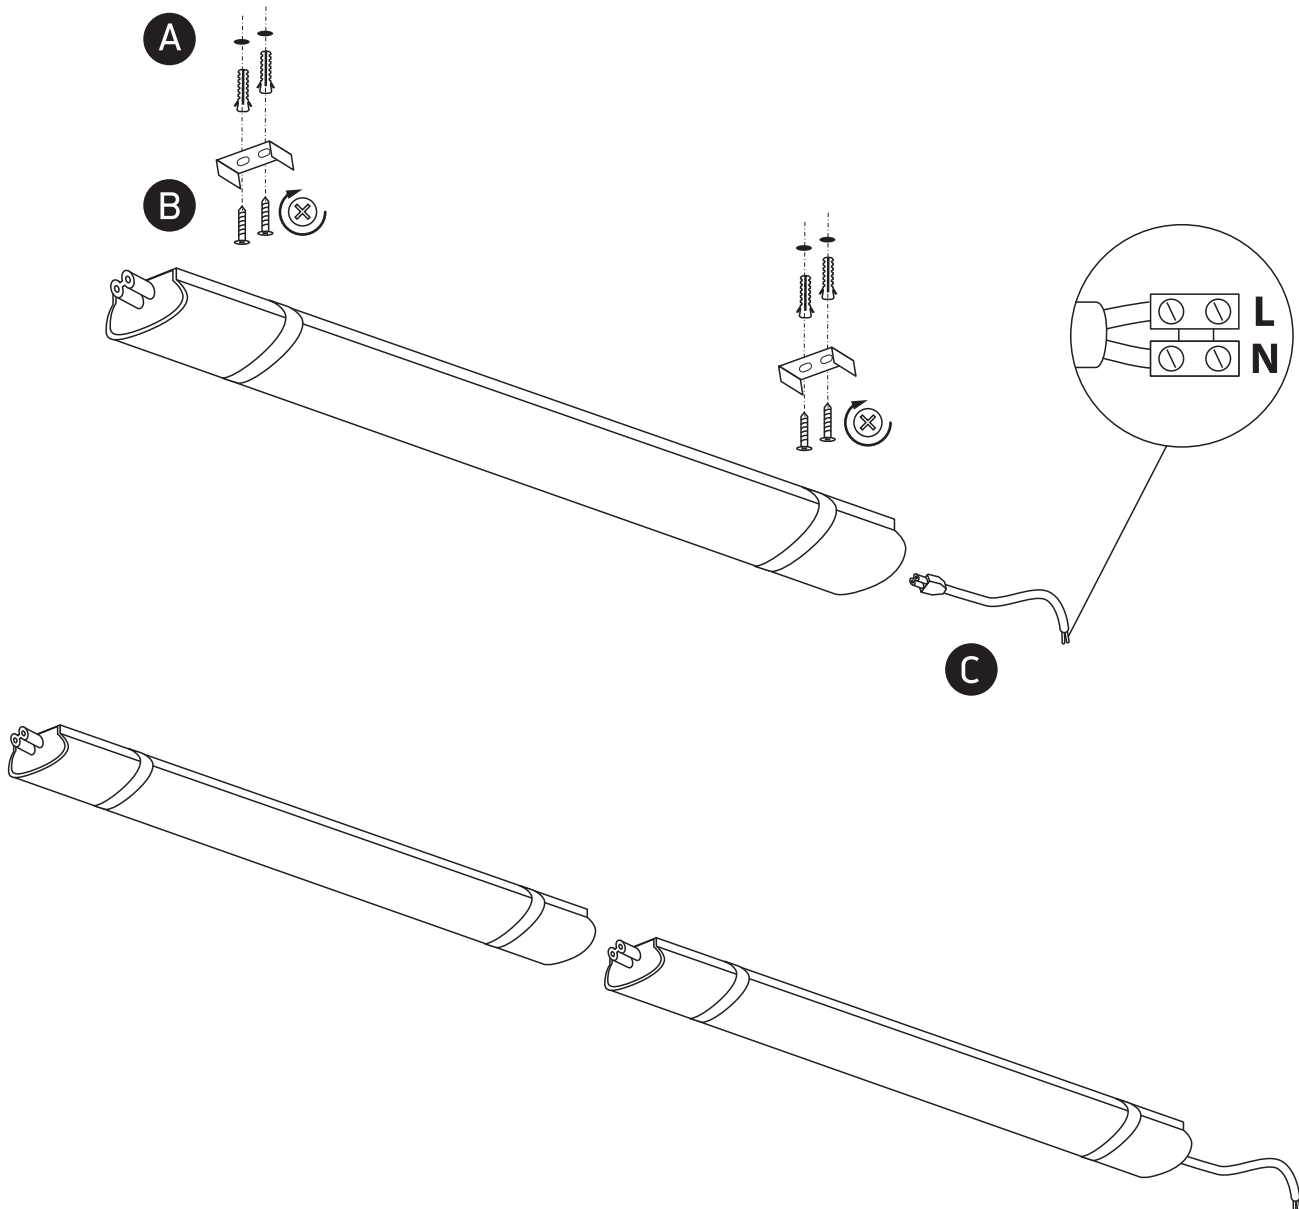

INSTALLATION MANUAL

38236LC, 38245LC

ecolight

80
CRI

100-240V | SMD 2835 | 36W / 45W | 50/60Hz | IP65 | PC

Complete with driver

one
LIGHT

38236LC connect 10 fittings maximum / 38245LC connect 10 fittings maximum.