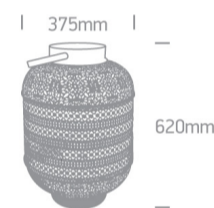

18 Decorative&gt;The Oriental Range Metal

61050B

40W E27 Antique Oriental Floor lamp, IP20 .

Complies with standard EN60598-1 and any other specific standards.

## Dimensions

## Physical Specification

Item Group	18 Decorative
Family	The Oriental Range Metal
Order Code	61050B
Colour	Antique Oriental
Material	Metal
Shape	Circular
Height	620mm

Diameter	375mm
Surface Floor/Ground	Yes
Indoor	Yes
Adjustable	No