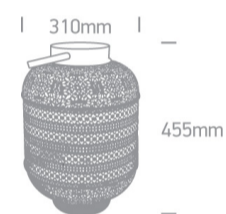

18 Decorative>The Oriental Range Metal

61050A

40W E27 Antique Oriental Table lamp, IP20 .

Complies with standard EN60598-1 and any other specific standards.

Downloads

Dimensions

Related items

9G06F/E

Physical Specification

Item Group

18 Decorative

Family

The Oriental Range Metal

Order Code

61050A

Colour

Antique Oriental

Material

Metal

Shape

Circular

Height

455mm

Diameter	310mm
Surface Floor/Ground	Yes
Indoor	Yes
Adjustable	No