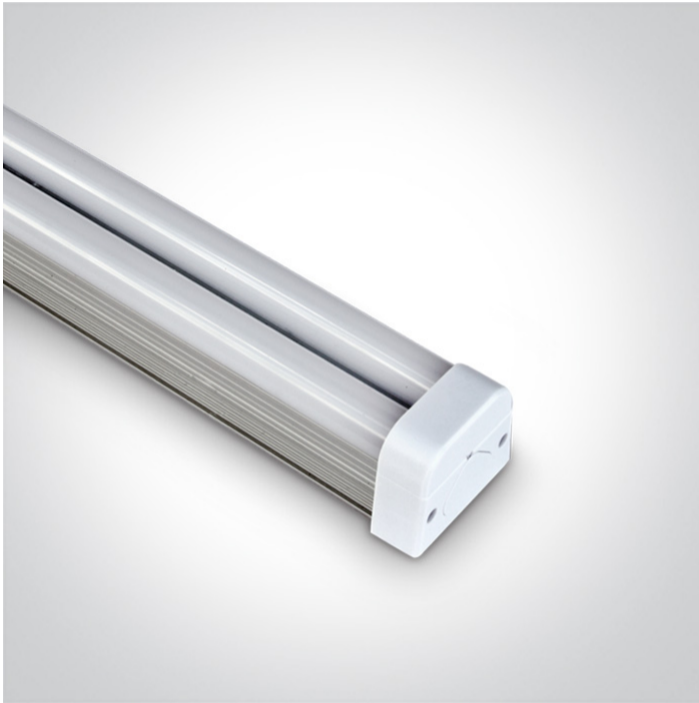

08 Strips & Profiles>The 230V Solid Double LED Strip Aluminium + PC

38230L/W

30W 230V Solid LED Strip, IP20.

Complete with non-dimmable LED driver.

Supplied with 6cm corner cable, 50 cm power cable 1pc connector & 3 fixing clips.

Connect Maximum 5pcs at 110V & 10pcs at 230V

Complies with standard EN60598-1 and any other specific standards.

Downloads

Dimensions

Gallery

Physical Specification

Item Group

08 Strips & Profiles

Family

The 230V Solid Double LED Strip Aluminium + PC

Order Code

38230L/W

Material

Aluminium

Diffuser Material

PC

Shape	Rectangular
Length	1170mm
Width	45mm
Height	36mm
Surface Ceiling	Yes
Surface Wall	Yes
Indoor	Yes

Electrical Characteristics

Gear	Built In
Fitting + Driver	
Input Voltage	100-240V
50 Hz	Yes
60 Hz	Yes
Safety Class	
Power(Watts)	30W
IP Rating	IP20
Light Source	LED built in
Dimmable	No
F Mark	