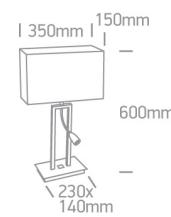

## Dimensions

## Physical Specification

Item Group	18 Decorative
Family	The Hotel Range Metal
Order Code	61044A/C/W
Colour	Chrome
Material	Metal
Diffuser Material	Fabric
Shape	Rectangular
Length	350mm
Width	150mm
Height	600mm
Surface Floor/Ground	Yes
Indoor	Yes