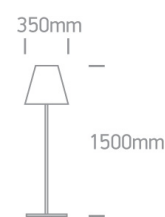

18 Decorative&gt;Outdoor Floor Lamp Die cast + PC

61040/AN

E27 Outdoor floor Lamp, IP65.

Complies with standard EN60598-1 and any other specific standards.

## Dimensions

## Physical Specification

Item Group	18 Decorative
Family	Outdoor Floor Lamp Die cast + PC
Order Code	61040/AN
Colour	Anthracite
Material	Die Cast
Diffuser Material	PC
Shape	Circular
Height	1500mm
Diameter	350mm
Surface Floor/Ground	Yes
Indoor	Yes
Outdoor	Yes