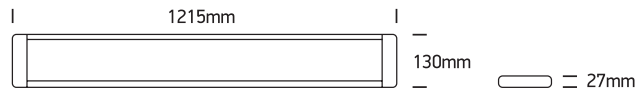

INSTALLATION MANUAL

38225M, 38248M

ecolight

80 CRI

Complete with driver.

one
LIGHT

38225M: 230V | SMD 2835 | 25W | IP20 | Aluminium + plastic

38248M: 230V | SMD 2835 | 48W | IP20 | Aluminium + plastic