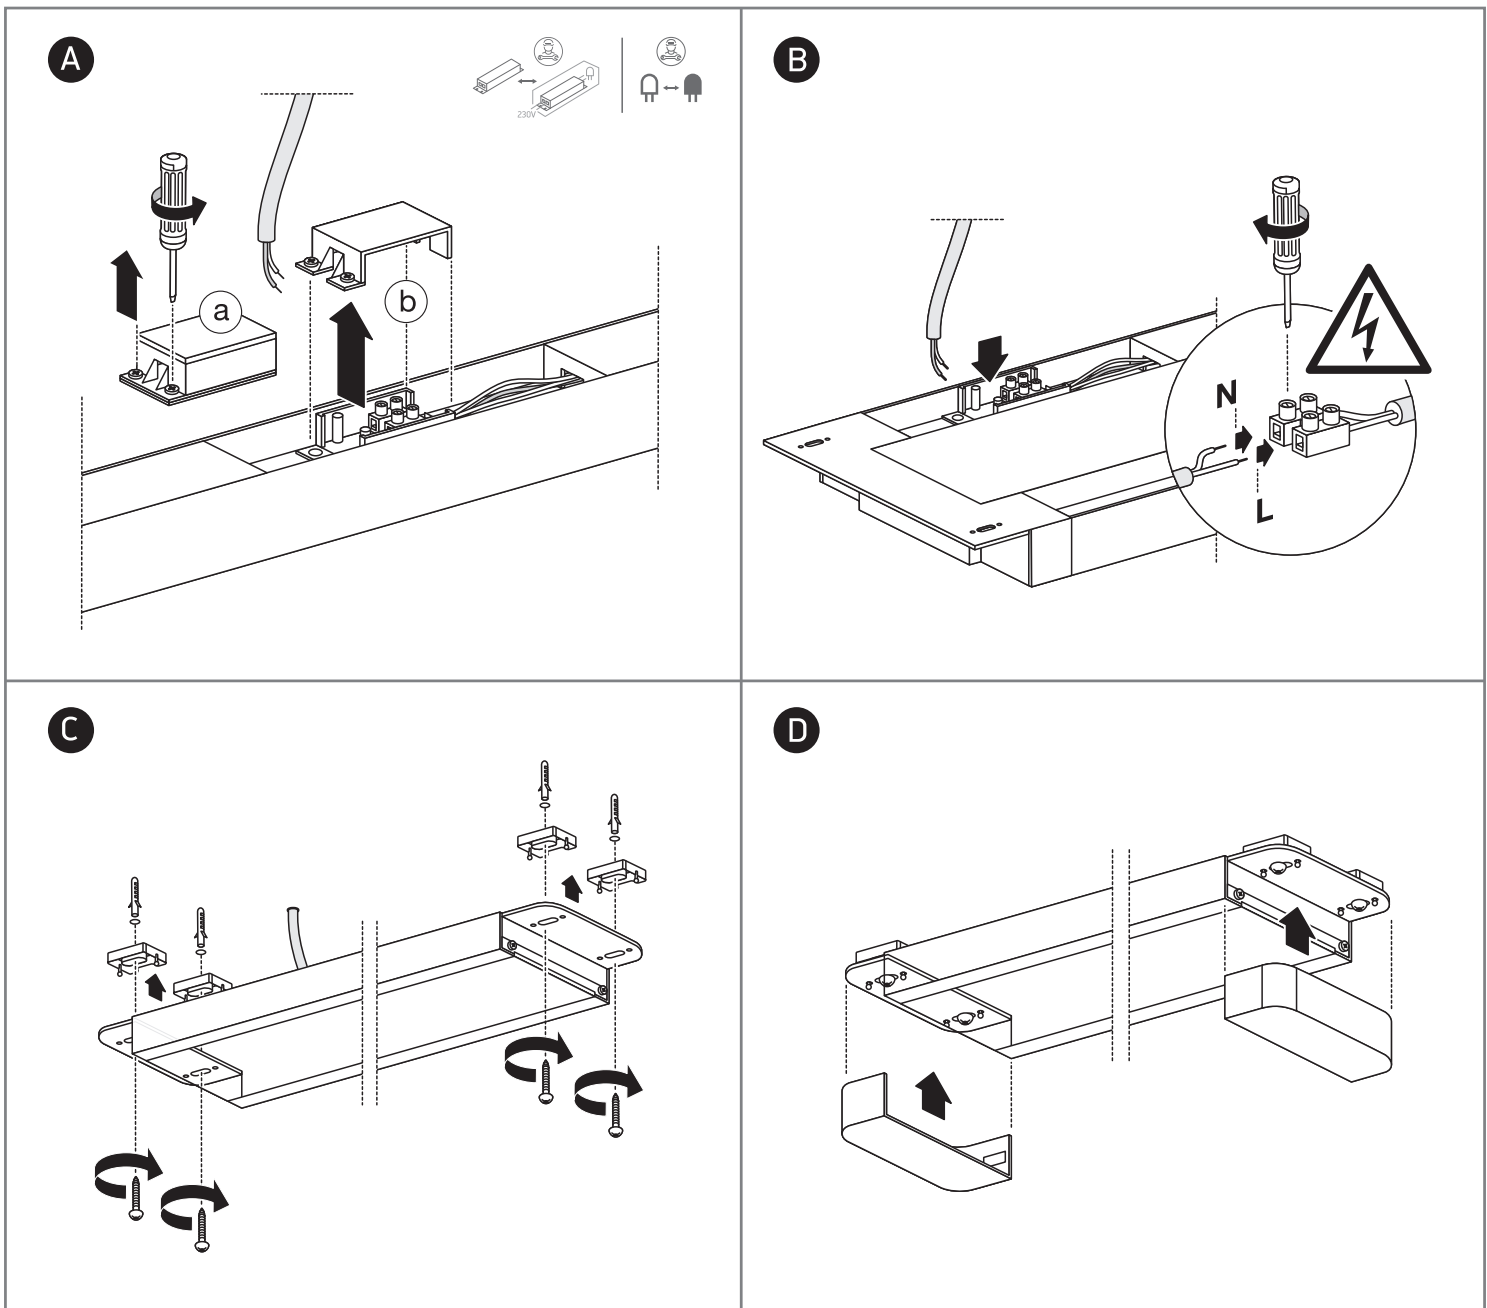

INSTALLATION MANUAL

38225M, 38248M

ecolight

80 CRI

Complete with driver.

one
LIGHT

38225M: 230V | SMD 2835 | 25W | IP20 | Aluminium + plastic

38248M: 230V | SMD 2835 | 48W | IP20 | Aluminium + plastic