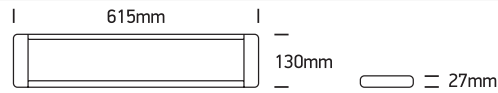

INSTALLATION MANUAL

38225M, 38248M

ecolight

80 CRI

Complete with driver.

one
LIGHT

38225M: 230V | SMD 2835 | 25W | IP20 | Aluminium + plastic

38248M: 230V | SMD 2835 | 48W | IP20 | Aluminium + plastic