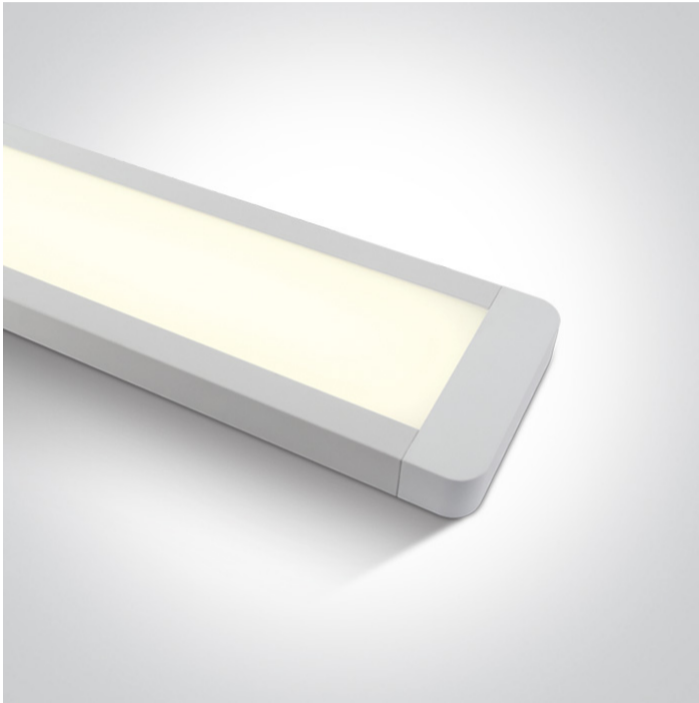

11 Office &amp; Kitchen&gt;The LED Linear Range

38225M/W/W

25W LED fitting ideal for office installation, IP20.

Supplied with non-dimmable LED driver.

Complies with standard EN60598-1 and any other specific standards.