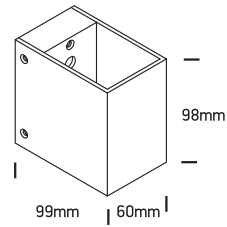

INSTALLATION MANUAL

6017G

100-240V | G9 | 40W | IP20 | Natural aluminium

Warnings:

1. Make sure that the product is installed properly before connecting to electricity.
2. Do not cover the fitting.
3. Maintenance and installation should only be carried out by a professional electrician.