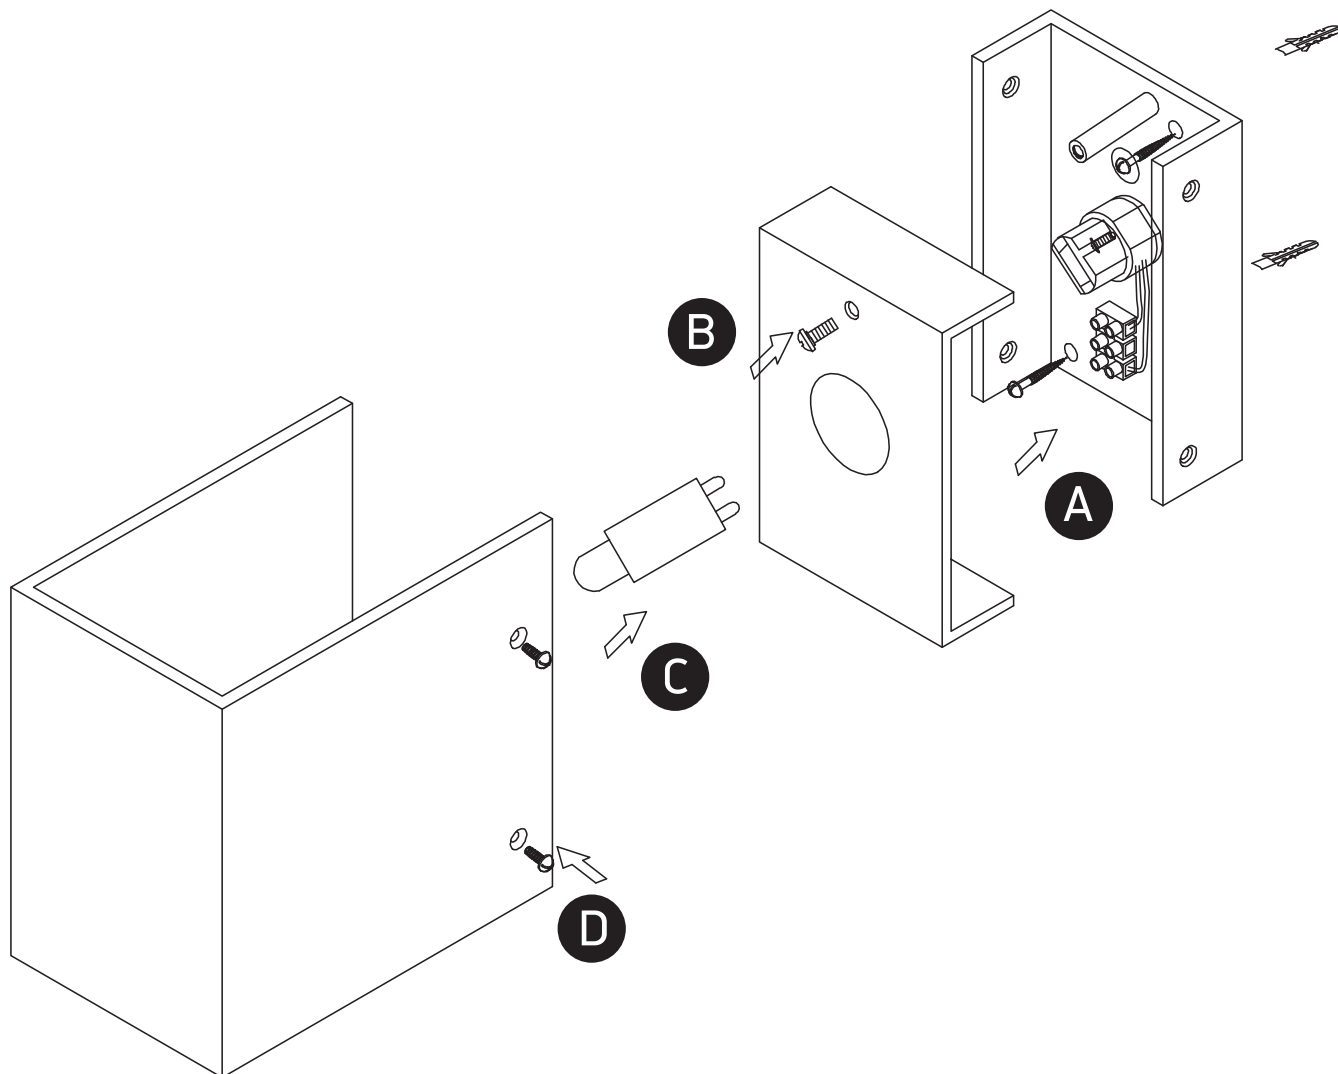

INSTALLATION MANUAL

6017G

100-240V | G9 | 40W | IP20 | Natural aluminium

Warnings:

1. Make sure that the product is installed properly before connecting to electricity.
2. Do not cover the fitting.
3. Maintenance and installation should only be carried out by a professional electrician.