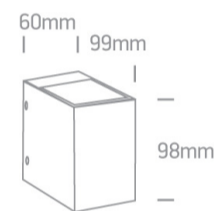

12 Wall & Ceiling>The GU10 & G9 Wall Lights

6017G/AL

40W G9 Natural Aluminium Wall Lights.

Complies with standard EN60598-1 and any other specific standards.

Downloads

Dimensions

Physical Specification

Item Group	12 Wall & Ceiling
Family	The GU10 & G9 Wall Lights
Order Code	6017G/AL
Colour	Aluminium
Material	Natural Aluminium
Shape	Circular
Surface Wall	Yes
Indoor	Yes
Adjustable	No