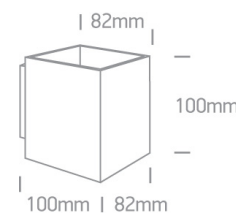

12 Wall & Ceiling>G9 Decorative Wall Lights Aluminium

6017A/W

30W G9 Aluminium Decorative Wall Lights.

Complies with standard EN60598-1 and any other specific standards.

Downloads

Dimensions

Physical Specification

Item Group	12 Wall & Ceiling
Family	G9 Decorative Wall Lights Aluminium
Order Code	6017A/W
Colour	White
Material	Aluminium
Shape	Rectangular
Length	100mm
Width	82mm
Height	100mm
Surface Wall	Yes
Indoor	Yes
Adjustable	No