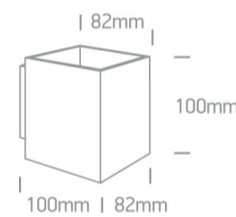

12 Wall & Ceiling>G9 Decorative Wall Lights Aluminium

6017A/B

30W G9 Aluminium Decorative Wall Lights.

Complies with standard EN60598-1 and any other specific standards.

Downloads

Dimensions

Physical Specification

Item Group	12 Wall & Ceiling
Family	G9 Decorative Wall Lights Aluminium
Order Code	6017A/B
Colour	Black
Material	Aluminium
Shape	Rectangular
Length	100mm
Width	82mm
Height	100mm
Surface Wall	Yes
Indoor	Yes
Adjustable	No