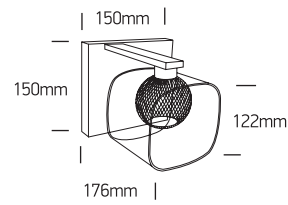

INSTALLATION MANUAL

60178A

100-240V | 9W | G9 | Metal + glass

Warnings:

1. Make sure that the product is installed properly before connecting to electricity.
2. Do not cover the fitting.
3. Maintenance and installation should only be carried out by a professional electrician.