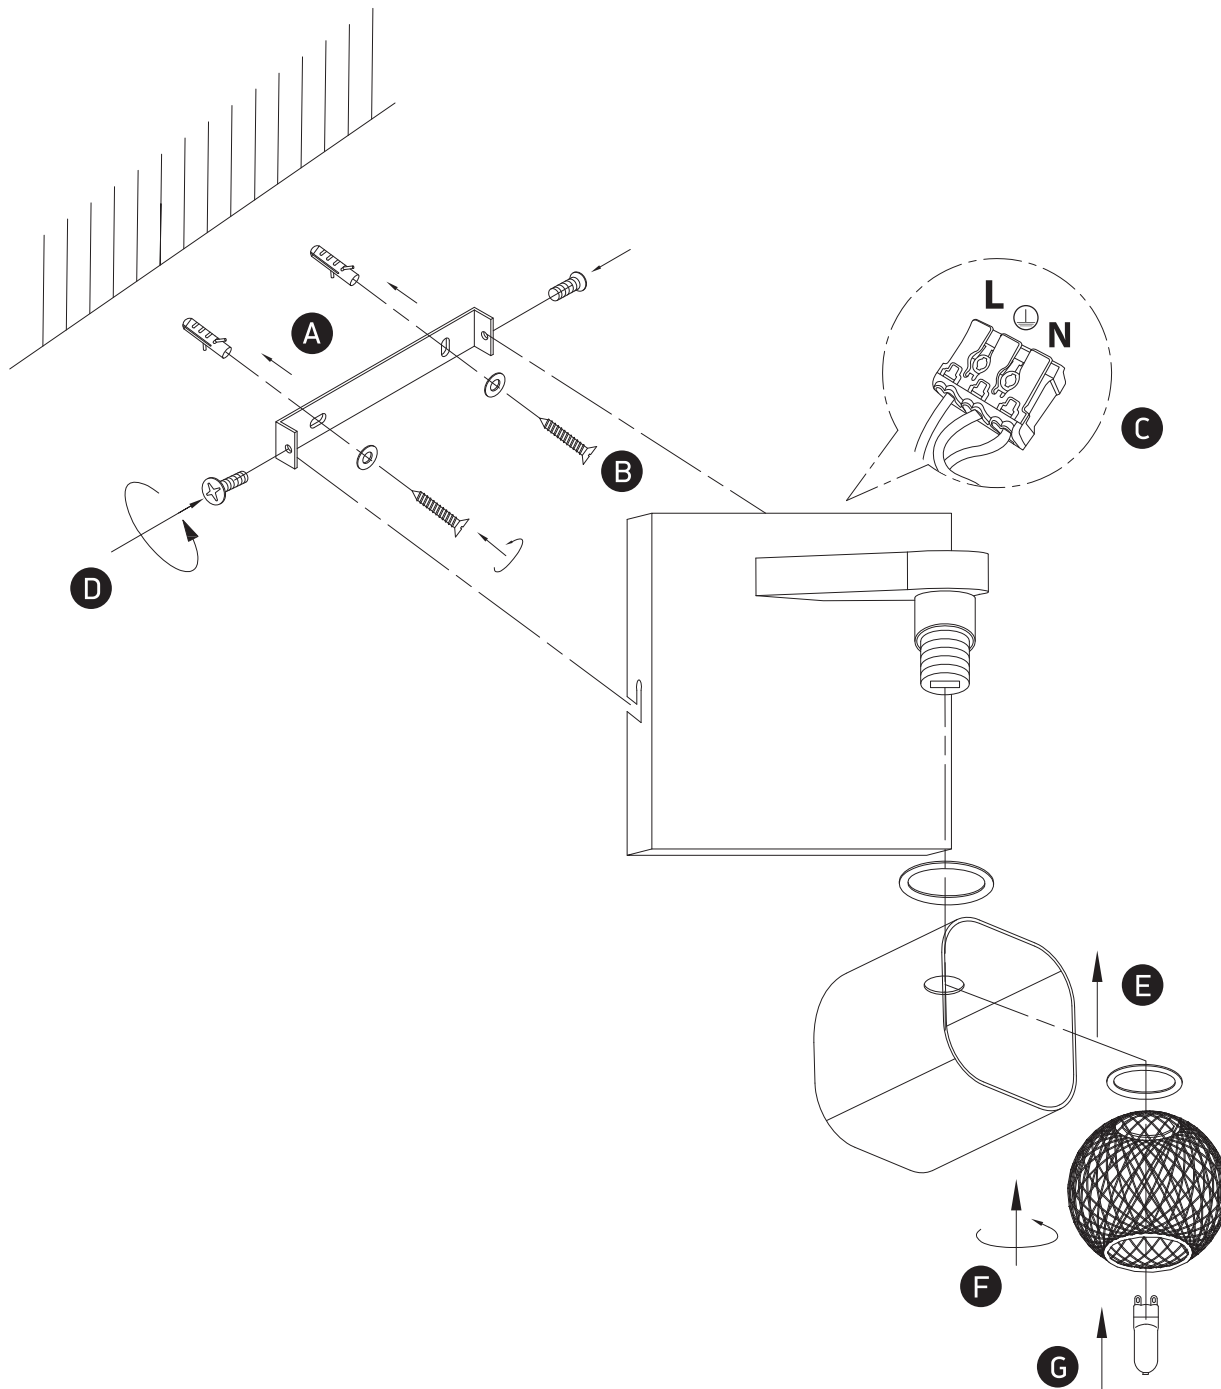

INSTALLATION MANUAL

60178A

100-240V | 9W | G9 | Metal + glass

Warnings:

1. Make sure that the product is installed properly before connecting to electricity.
2. Do not cover the fitting.
3. Maintenance and installation should only be carried out by a professional electrician.