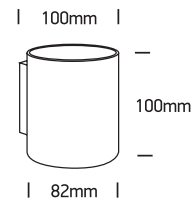

INSTALLATION MANUAL

6017

100-240V | G9 | 30W | IP20 | Aluminium

Warnings:

1. Make sure that the product is installed properly before connecting to electricity.
2. Do not cover the fitting.
3. Maintenance and installation should only be carried out by a professional electrician.