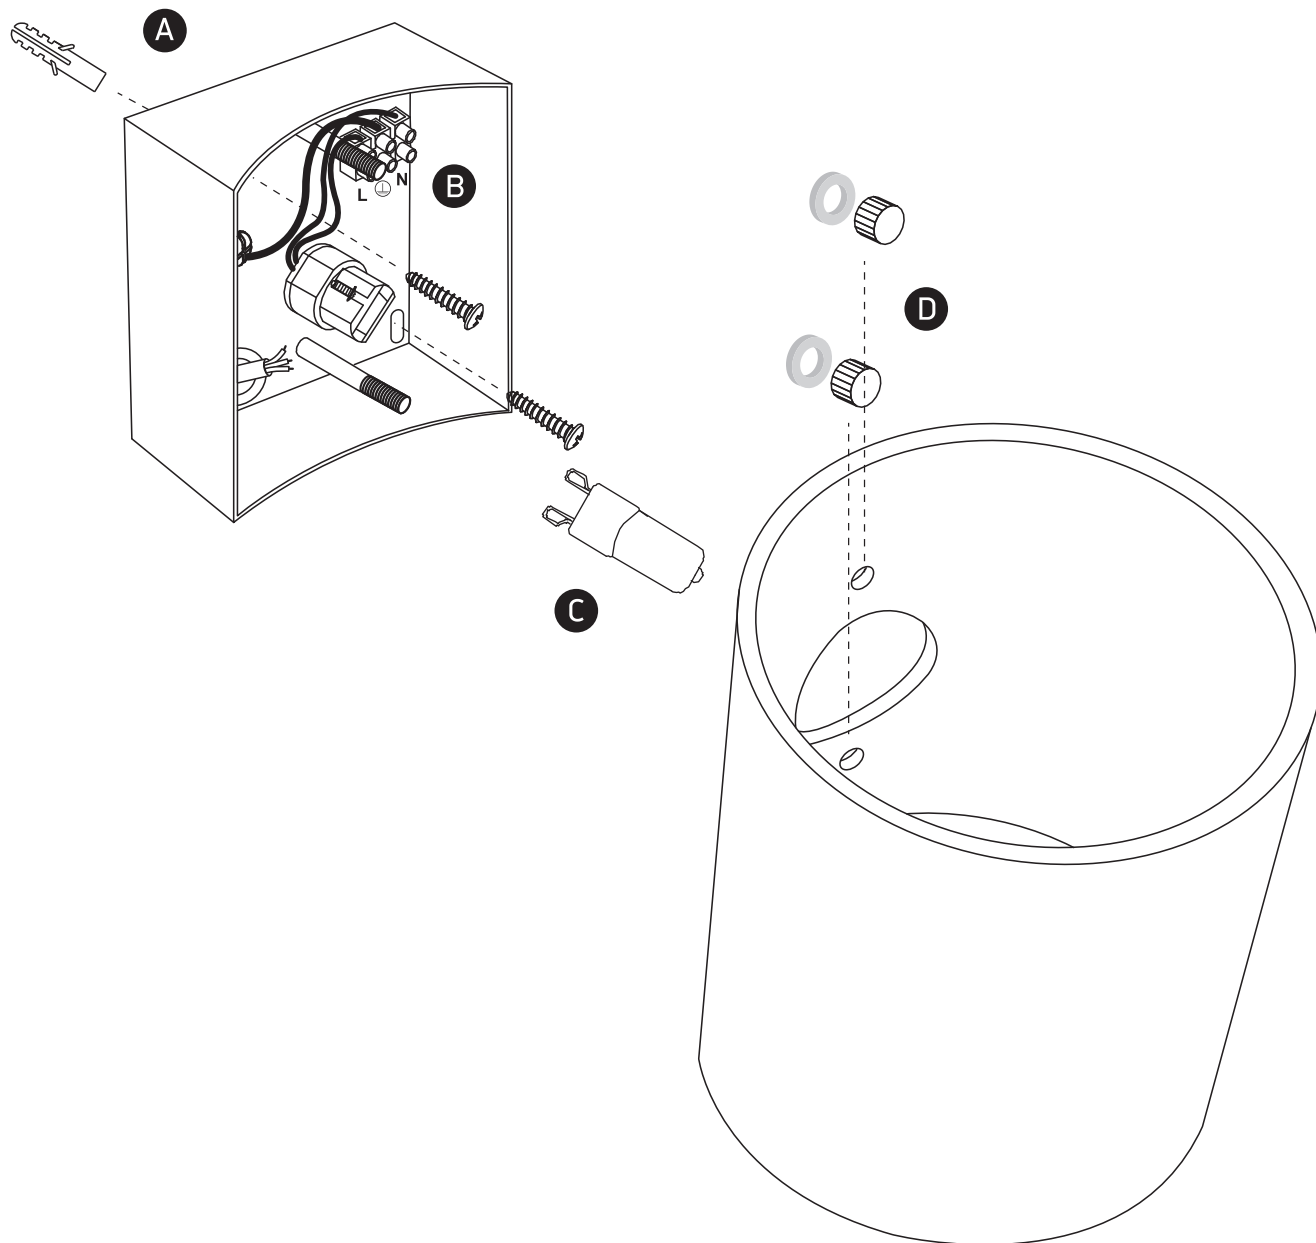

INSTALLATION MANUAL

6017

100-240V | G9 | 30W | IP20 | Aluminium

Warnings:

1. Make sure that the product is installed properly before connecting to electricity.
2. Do not cover the fitting.
3. Maintenance and installation should only be carried out by a professional electrician.