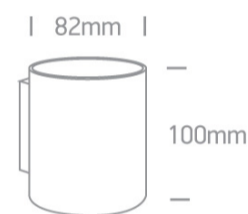

12 Wall & Ceiling>G9 Decorative Wall Lights Aluminium

6017/B

30W G9 Aluminium Decorative Wall Lights.

Complies with standard EN60598-1 and any other specific standards.

Downloads

Dimensions

Physical Specification

Item Group	12 Wall & Ceiling
Family	G9 Decorative Wall Lights Aluminium
Order Code	6017/B
Colour	Black
Material	Aluminium
Shape	Circular
Surface Wall	Yes
Indoor	Yes
Adjustable	No

Electrical Characteristics