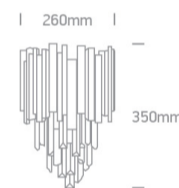

New 2021 Edition 2&gt;Decorative

60132

Classic Wall Decorative 2xE14 lamps fitting.

Complies with standard EN60598-1 and any other specific standards.

## Dimensions

## Physical Specification

Item Group	New 2021 Edition 2
Family	Decorative
Order Code	60132
Colour	Brass
Material	Aluminium + glass
Shape	Rectangular
Width	260mm
Height	350mm
Surface Wall	Yes
Indoor	Yes
Adjustable	No