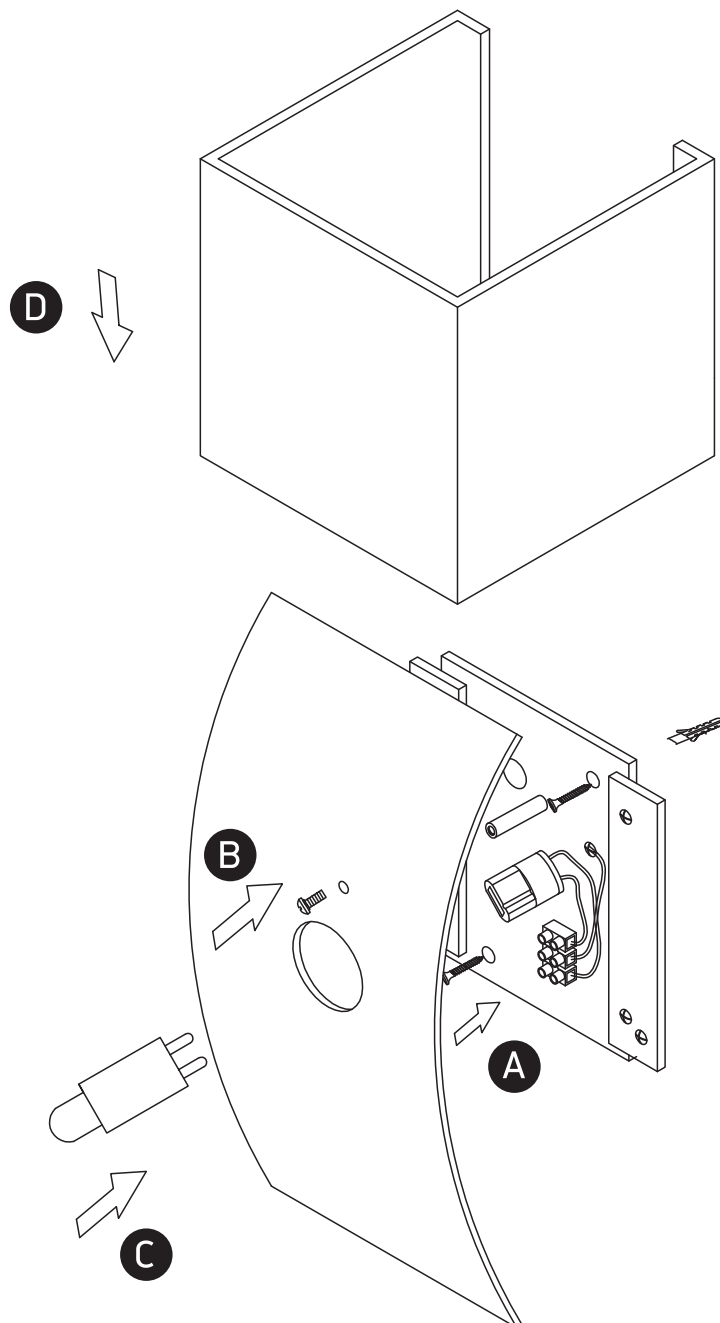

# INSTALLATION MANUAL

6012

100-240V | G9 | 40W | IP20 | Natural aluminium