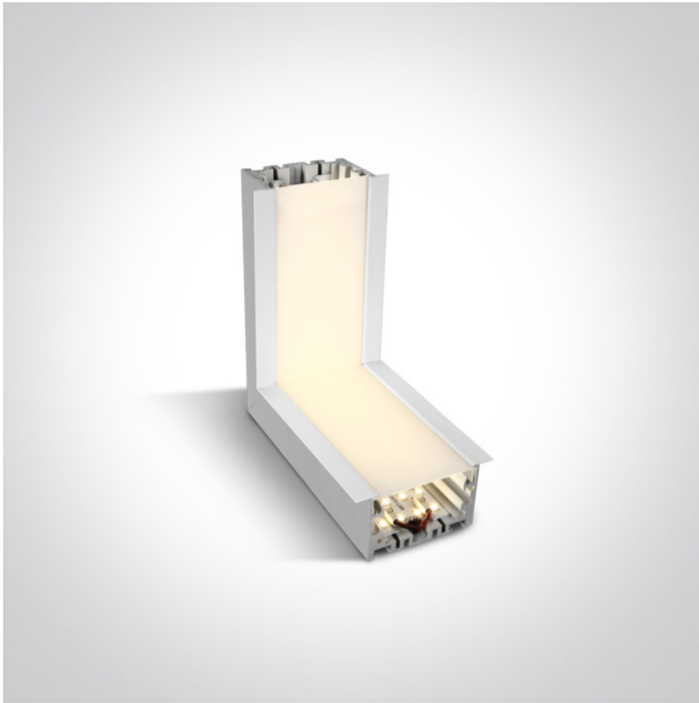

11 Office & Kitchen>Recessed LED Linear Profiles

38152RL/W/W

10W ceiling to wall corner for 38152R.

Complete with 200mA driver , 4pcs fixing clips, 4pcs connectors & 2pcs end cups.

Complies with standard EN60598-1 and any other specific standards.

Downloads

Dimensions

Gallery

Physical Specification

Item Group

11 Office & Kitchen

Family

Recessed LED Linear Profiles

Order Code

38152RL/W/W

Colour

White

Material

Aluminium

Diffuser Material

Plastic

Shape

Rectangular

Length	134x134mm
Width	70mm
Height	60mm
Cutout Hole Width	100x100mm
Cutout Hole Length	60mm
Recessed Ceiling	Yes
Depth Required	80mm
Indoor	Yes
Adjustable	No

Electrical Characteristics

Gear	Built In
Fitting + Driver	
Input Voltage	220-240V
50 Hz	Yes
60 Hz	Yes
Safety Class	
Power(Watts)	10W
IP Rating	IP20
Light Source	LED built in
Dimmable	No
F Mark	