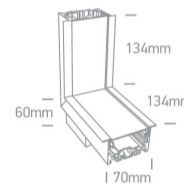

11 Office & Kitchen>Recessed LED Linear Profiles

38152RL/W/W

10W ceiling to wall corner for 38152R.

Complete with 200mA driver , 4pcs fixing clips, 4pcs connectors & 2pcs end cups.

Complies with standard EN60598-1 and any other specific standards.

Downloads

Dimensions

Gallery

Physical Specification

Item Group

11 Office & Kitchen

Family

Recessed LED Linear Profiles

Shape

Rectangular

Length	134x134mm
Width	70mm
Height	60mm
Cutout Hole Width	100x100mm
Cutout Hole Length	60mm
Recessed Ceiling	Yes
Depth Required	80mm
Indoor	Yes
Adjustable	No

Electrical Characteristics

Gear	Built In
Fitting + Driver	
Input Voltage	220-240V
50 Hz	Yes
60 Hz	Yes
Safety Class	
Power(Watts)	10W
IP Rating	IP20
Light Source	LED built in
Dimmable	No
F Mark	

Illumination Data

Colour Temperature	3000K
Lumen Output	900m
Light Efficiency	90lm/W
CRI	90
Illumination Diagram	

Packing Info

Box Weight	0.650kg
Pcs/Carton	6

Barcode

5291889062691

Pobrano z mamadecor.pl

HS Code