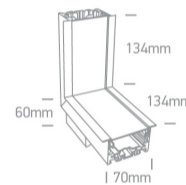

11 Office & Kitchen>Recessed LED Linear Profiles

38152RL/W/C

10W ceiling to wall corner for 38152R.

Complete with 200mA driver , 4pcs fixing clips, 4pcs connectors & 2pcs end cups.

Complies with standard EN60598-1 and any other specific standards.

Downloads

Dimensions

Gallery

Physical Specification

Item Group

11 Office & Kitchen

Family

Recessed LED Linear Profiles

Shape

Rectangular

Length	134x134mm
Width	70mm
Height	60mm
Cutout Hole Width	100x100mm
Cutout Hole Length	60mm
Recessed Ceiling	Yes
Depth Required	80mm
Indoor	Yes
Adjustable	No

Electrical Characteristics

Gear	Built In
Fitting + Driver	
Input Voltage	220-240V
50 Hz	Yes
60 Hz	Yes
Safety Class	
Power(Watts)	10W
IP Rating	IP20
Light Source	LED built in
Dimmable	No
F Mark	

Illumination Data

Colour Temperature	4000K
Lumen Output	900m
Light Efficiency	90lm/W
CRI	90
Illumination Diagram	

Packing Info

Box Weight	0.650kg
Pcs/Carton	6

Barcode

5291889062684

Pobrano z mamadecor.pl

HS Code