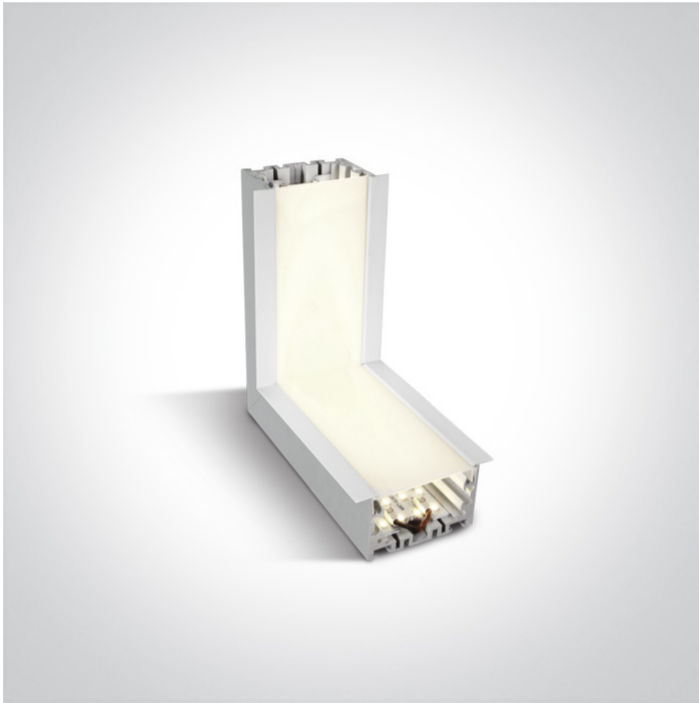

11 Office & Kitchen>Recessed LED Linear Profiles

38152RL/W/C

10W ceiling to wall corner for 38152R.

Complete with 200mA driver , 4pcs fixing clips, 4pcs connectors & 2pcs end cups.

Complies with standard EN60598-1 and any other specific standards.

Downloads

Dimensions

Gallery

Physical Specification

Item Group

11 Office & Kitchen

Family

Recessed LED Linear Profiles

Order Code

38152RL/W/C

Colour

White

Material

Aluminium

Diffuser Material

Plastic

Shape

Rectangular

Length	134x134mm
Width	70mm
Height	60mm
Cutout Hole Width	100x100mm
Cutout Hole Length	60mm
Recessed Ceiling	Yes
Depth Required	80mm
Indoor	Yes
Adjustable	No

Electrical Characteristics

Gear	Built In
Fitting + Driver	
Input Voltage	220-240V
50 Hz	Yes
60 Hz	Yes
Safety Class	
Power(Watts)	10W
IP Rating	IP20
Light Source	LED built in
Dimmable	No
F Mark	