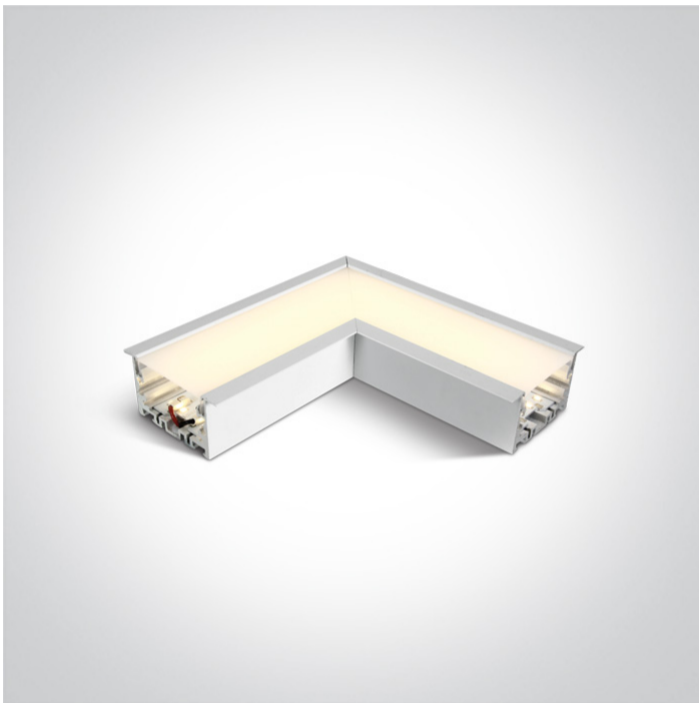

## 38152RC/W/W

8W corner for 38152R.

Complete with 200mA driver , 4pcs fixing clips, 4pcs connectors & 2pcs end cups.

Complies with standard EN60598-1 and any other specific standards.

White

Material

Aluminium

Diffuser Material

Plastic

Shape

Rectangular

Length	164x164mm
Width	70mm
Height	60mm
Cutout Hole Width	160x160mm
Cutout Hole Length	60mm
Recessed Ceiling	Yes
Depth Required	80mm
Indoor	Yes
Adjustable	No