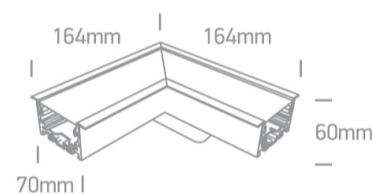

## 38152RC/W/W

8W corner for 38152R.

Complete with 200mA driver , 4pcs fixing clips, 4pcs connectors & 2pcs end cups.

Complies with standard EN60598-1 and any other specific standards.

### Dimensions

White

Material

Aluminium

Diffuser Material

Plastic

Shape

Rectangular

Length	164x164mm
Width	70mm
Height	60mm
Cutout Hole Width	160x160mm
Cutout Hole Length	60mm
Recessed Ceiling	Yes
Depth Required	80mm
Indoor	Yes
Adjustable	No