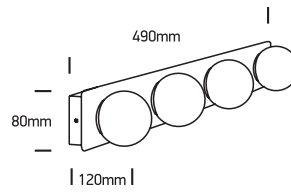

# INSTALLATION MANUAL

60107D

100-240V | G9 | 4x28W | IP44 | Metal + glass

**Warnings:**

1. Make sure that the product is installed properly before connecting to electricity.
2. Do not cover the fitting.
3. Maintenance and installation should only be carried out by a professional electrician.