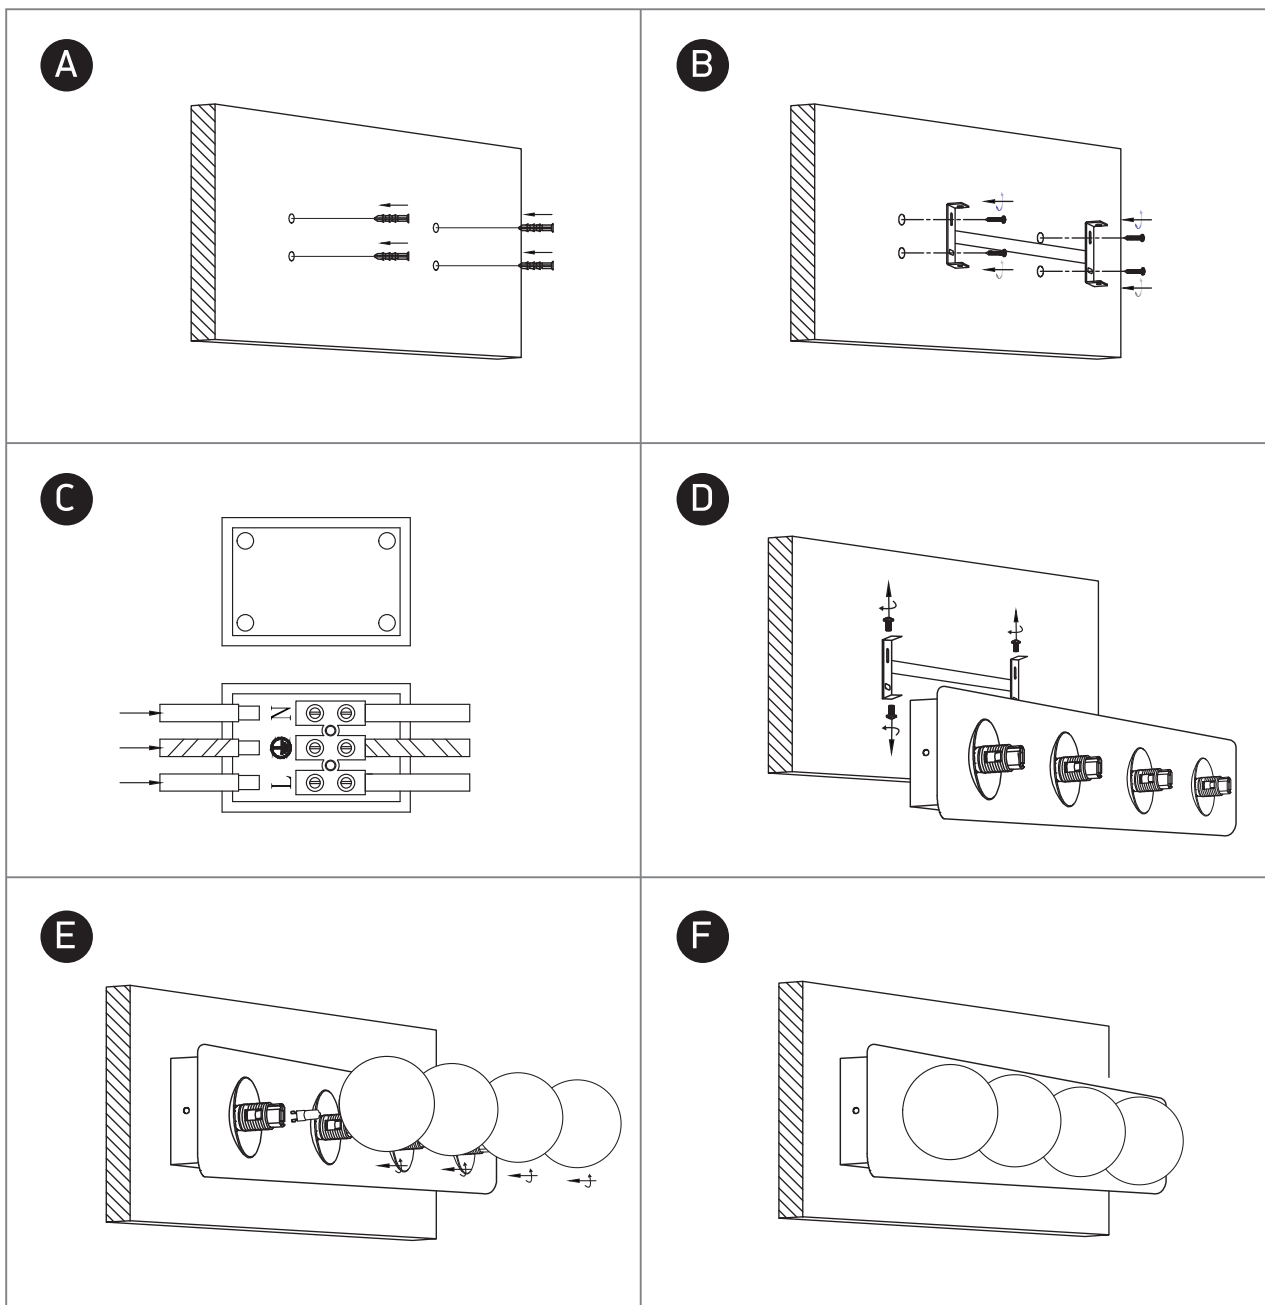

# INSTALLATION MANUAL

60107D

100-240V | G9 | 4x28W | IP44 | Metal + glass

**Warnings:**

1. Make sure that the product is installed properly before connecting to electricity.
2. Do not cover the fitting.
3. Maintenance and installation should only be carried out by a professional electrician.