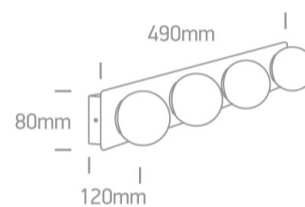

16 Bathroom &amp; Mirror&gt;The Mirror G9 Decorative Globes Metal + glass

60107D/C

4x28W Mirror G9 Decorative Globes, IP44.

Complies with standard EN60598-1 and any other specific standards.

## Dimensions

## Physical Specification

Item Group	16 Bathroom & Mirror
Family	The Mirror G9 Decorative Globes Metal + glass
Order Code	60107D/C
Colour	Chrome
Material	Metal
Diffuser Material	Glass
Shape	Rectangular
Length	490mm
Width	120mm
Height	80mm
Surface Wall	Yes
Indoor	Yes

## Packing Info

Box Length

50cm

Box Width

18cm

Box Height

11,5cm

Box Weight