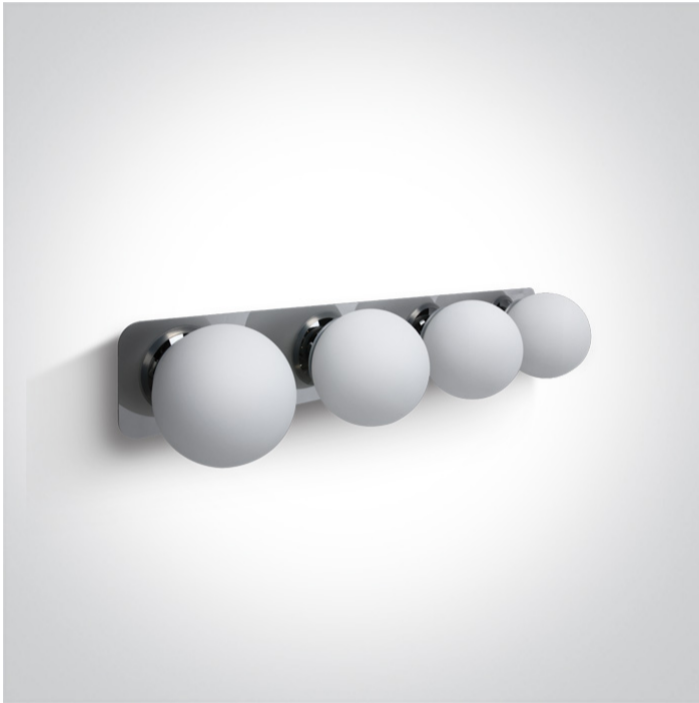

16 Bathroom &amp; Mirror&gt;The Mirror G9 Decorative Globes Metal + glass

60107D/C

4x28W Mirror G9 Decorative Globes, IP44.

Complies with standard EN60598-1 and any other specific standards.

## Dimensions

## Physical Specification

Item Group	16 Bathroom & Mirror
Family	The Mirror G9 Decorative Globes Metal + glass
Order Code	60107D/C
Colour	Chrome
Material	Metal
Diffuser Material	Glass
Shape	Rectangular
Length	490mm
Width	120mm
Height	80mm
Surface Wall	Yes
Indoor	Yes