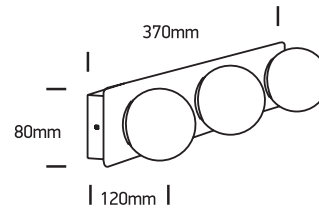

INSTALLATION MANUAL

60107C

100-240V | G9 | 3x28W | IP44 | Metal + glass

Warnings:

1. Make sure that the product is installed properly before connecting to electricity.
2. Do not cover the fitting.
3. Maintenance and installation should only be carried out by a professional electrician.