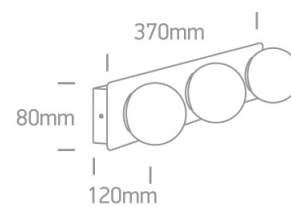

16 Bathroom & Mirror>The Mirror G9 Decorative Globes Metal + glass

60107C/C

3x28W Mirror G9 Decorative Globes, IP44.

Complies with standard EN60598-1 and any other specific standards.

Downloads

Dimensions

Physical Specification

Product Type	Gear
Item Group	16 Bathroom & Mirror
Family	The Mirror G9 Decorative Globes Metal + glass
Order Code	60107C/C
Colour	Chrome
Material	Metal
Diffuser Material	Glass
Shape	Rectangular
Length	370mm
Width	120mm
Height	80mm
Surface Wall	Yes

Box Length

38cm

Box Width

18cm

Box Height

11,5cm

Box Weight

1,35Kg