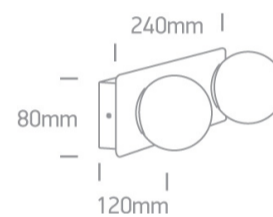

16 Bathroom &amp; Mirror&gt;The Mirror G9 Decorative Globes Metal + glass

60107B/C

2x28W Mirror G9 Decorative Globes, IP44.

Complies with standard EN60598-1 and any other specific standards.

## Dimensions

## Physical Specification

Product Type	Gear
Item Group	16 Bathroom & Mirror
Family	The Mirror G9 Decorative Globes Metal + glass
Order Code	60107B/C
Colour	Chrome
Material	Metal
Diffuser Material	Glass
Shape	Rectangular
Length	240mm
Width	120mm
Height	80mm
Surface Wall	Yes

## Packing Info

Box Length

25cm

Box Width

18cm

Box Height

11,5cm

Box Weight