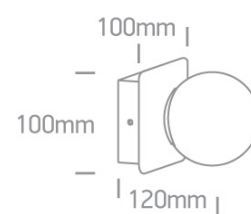

16 Bathroom &amp; Mirror&gt;The Mirror G9 Decorative Globes Metal + glass

60107A/C

28W Mirror G9 Decorative Globes, IP44.

Complies with standard EN60598-1 and any other specific standards.

## Dimensions

## Physical Specification

Product Type	Gear
Item Group	16 Bathroom & Mirror
Family	The Mirror G9 Decorative Globes Metal + glass
Order Code	60107A/C
Colour	Chrome
Material	Metal
Diffuser Material	Glass
Shape	Rectangular
Length	100mm
Width	120mm
Height	80mm
Surface Wall	Yes

#### Packing Info

Box Length

38cm

Box Width

18cm

Box Height

11,5cm

Box Weight