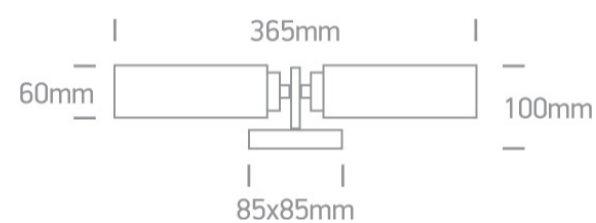

16 Bathroom & Mirror>Mirror Side Lights Metal & glass

60106A/C

2x40W E14 Mirror Side Light, IP44.

Supplied with non-dimmable LED driver.

Complies with standard EN60598-1 and any other specific standards.

Downloads

Dimensions

Physical Specification

Product Type	Gear
Item Group	16 Bathroom & Mirror
Family	Mirror Side Lights Metal & glass
Order Code	60106A/C
Colour	Chrome
Material	Metal
Diffuser Material	Glass
Shape	Circular
Height	365mm
Diameter	60mm
Surface Wall	Yes
Indoor	Yes

Electrical Characteristics

Gear	No
------	----

Fitting + Driver

Input Voltage	100-240V
50 Hz	Yes
60 Hz	Yes
Safety Class	
Power(Watts)	2x40W
IP Rating	IP44
Light Source	Replaceable lamp
Lamp Holder	E14
Number of Lamps	1
Dimmable	N/A
F Mark	

Illumination Data

Illumination Diagram	
----------------------	---

Packing Info

Box Length	29cm
Box Width	9,5cm
Box Height	20cm
Box Weight	1kg
Pcs/Carton	10
Barcode	5291889034520
HS Code	9405409900

Energy Label