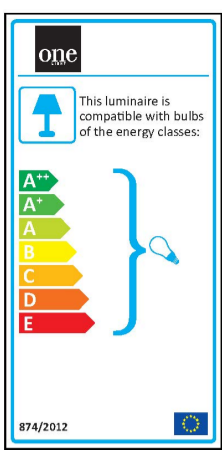

Certification & Warranty

Warranty

2 Years

Weee Directive

Yes

switch to
one light!

one
LIGHT