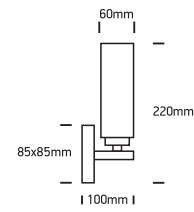

INSTALLATION MANUAL

60106

100-240V | E14 | 40W | IP44 | Metal + Glass

Warnings:

1. Make sure that the product is installed properly before connecting to electricity.
2. Do not cover the fitting.
3. Maintenance and installation should only be carried out by a professional electrician.