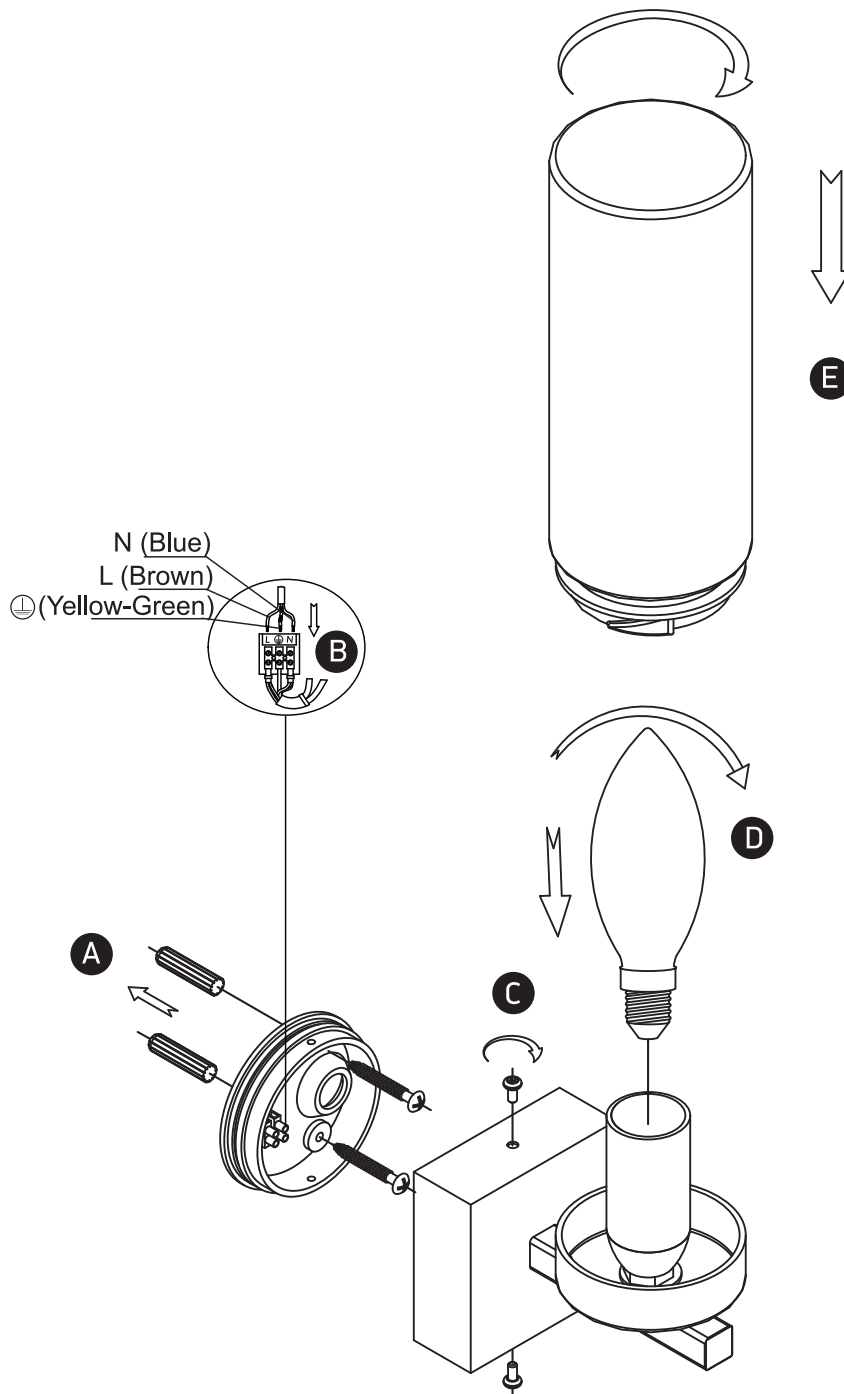

INSTALLATION MANUAL

60106

100-240V | E14 | 40W | IP44 | Metal + Glass

Warnings:

1. Make sure that the product is installed properly before connecting to electricity.
2. Do not cover the fitting.
3. Maintenance and installation should only be carried out by a professional electrician.