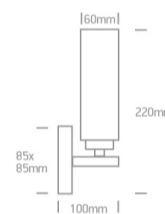

16 Bathroom &amp; Mirror&gt;Mirror Side Lights Metal &amp; glass

60106/C

40W E14 Mirror Side Light, IP44.

Supplied with non-dimmable LED driver.

Complies with standard EN60598-1 and any other specific standards.

## Dimensions

## Physical Specification

Item Group	16 Bathroom & Mirror
Family	Mirror Side Lights Metal & glass
Order Code	60106/C
Colour	Chrome
Material	Metal
Diffuser Material	Glass
Shape	Circular
Height	220mm
Diameter	60mm
Surface Wall	Yes
Indoor	Yes

### Packing Info

Box Length	12,5cm
------------	--------

Box Width	9,5cm
-----------	-------

Box Height	28cm
------------	------

Box Weight	0,7kg
------------	-------

Pcs/Carton	10
------------	----

Barcode	5291889034513
---------	---------------