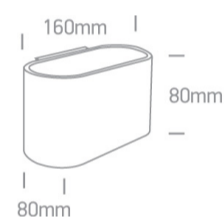

12 Wall & Ceiling>G9 Decorative Wall Lights Aluminium

60056/W

30W G9 Decorative Wall Lights

Complies with standard EN60598-1 and any other specific standards.

Downloads

Dimensions

Physical Specification

Item Group	12 Wall & Ceiling
Family	G9 Decorative Wall Lights Aluminium
Order Code	60056/W
Colour	White
Material	Aluminium
Surface Wall	Yes
Indoor	Yes
Adjustable	No

Electrical Characteristics

Gear	No
------	----

Fitting + Driver

Input Voltage	100-240V
50 Hz	Yes
60 Hz	Yes
Safety Class	
Power(Watts)	30W
IP Rating	IP20
Light Source	Replaceable lamp
Lamp Holder	G9
Number of Lamps	1
F Mark	

Illumination Data

Illumination Diagram

Packing Info

Box Weight	0.570kg
Pcs/Carton	20
Barcode	5291889050568
HS Code	9405409900

Certification & Warranty

Warranty	5 Years
----------	---------

switch to
one light!