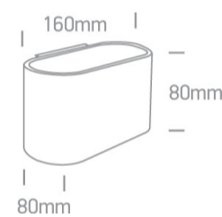

12 Wall & Ceiling>G9 Decorative Wall Lights Aluminium

60056/B

30W G9 Decorative Wall Lights

Complies with standard EN60598-1 and any other specific standards.

Downloads

Dimensions

Physical Specification

Item Group	12 Wall & Ceiling
Family	G9 Decorative Wall Lights Aluminium
Order Code	60056/B
Colour	Black
Material	Aluminium
Surface Wall	Yes
Indoor	Yes
Adjustable	No

Electrical Characteristics

Gear	No
------	----

Fitting + Driver

Input Voltage	100-240V
50 Hz	Yes
60 Hz	Yes
Safety Class	
Power(Watts)	30W
IP Rating	IP20
Light Source	Replaceable lamp
Lamp Holder	G9
Number of Lamps	1
F Mark	

Illumination Data

Illumination Diagram

Packing Info

Box Weight	0.570kg
Pcs/Carton	20
Barcode	5291889050575
HS Code	9405409900

Certification & Warranty

Warranty	5 Years
----------	---------

switch to
one light!