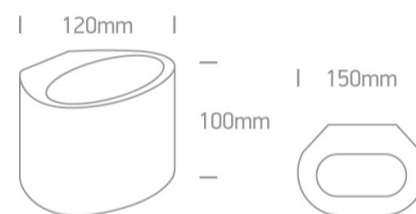

12 Wall & Ceiling>The Decorative Wall Lights Gypsum

60042

40W G9 wall gypsum decorative light, IP20.

Complies with standard EN60598-1 and any other specific standards.

Downloads

Dimensions

Gallery

Physical Specification

Material

Gypsum

Shape

Rectangular

Length

120mm

Width	100mm
Height	150mm
Surface Wall	Yes
Indoor	Yes
Adjustable	No

Electrical Characteristics

Illumination Data

Illumination Diagram

Packing Info

Box Weight	1.280kg
Pcs/Carton	9
Barcode	5291889034742
HS Code	9405413990

Certification & Warranty

Warranty

5 Years

Weee Directive