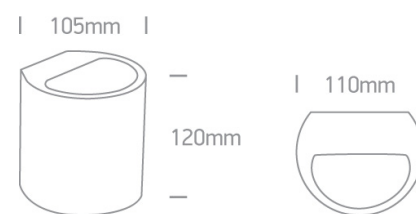

12 Wall & Ceiling>The Decorative Wall Lights Gypsum

60040

40W G9 wall gypsum decorative light, IP20.

Complies with standard EN60598-1 and any other specific standards.

Downloads

Dimensions

Physical Specification

Item Group	12 Wall & Ceiling
Family	The Decorative Wall Lights Gypsum
Order Code	60040
Colour	White
Material	Gypsum
Shape	Rectangular
Length	110mm
Width	105mm
Height	120mm
Surface Wall	Yes
Indoor	Yes
Adjustable	No

Illumination Data

Illumination Diagram	
----------------------	---

Packing Info

Box Length	33,5cm
Box Width	18,5cm
Box Height	18cm
Box Weight	1.066kg
Pcs/Carton	18
Barcode	5291889034735
HS Code	9405413990