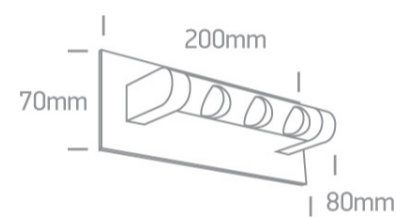

13 Wall & Ceiling LED>Decorative Indoor Wall Lights Aluminium

60032/AL/W

3x1W LED Decorative Indoor Wall Light

Complete with non-dimmable LED driver.

Complies with standard EN60598-1 and any other specific standards.

Downloads

Dimensions

Physical Specification

Item Group	13 Wall & Ceiling LED
Family	Decorative Indoor Wall Lights Aluminium
Order Code	60032/AL/W
Colour	Aluminium
Material	Natural Aluminium
Shape	Rectangular
Length	200mm
Width	80mm
Height	70mm
Surface Wall	Yes
Indoor	Yes
Adjustable	No