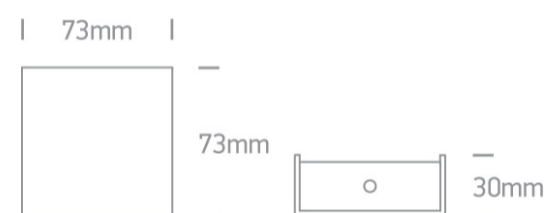

13 Wall & Ceiling LED>Decorative Wall & Ceiling Natural aluminium

60010/AL/BL

1W Decorative Wall and Ceiling Natural aluminium

Complete with non-dimmable LED driver.

Complies with standard EN60598-1 and any other specific standards.

Downloads

Dimensions

Physical Specification

Item Group	13 Wall & Ceiling LED
Family	Decorative Wall & Ceiling Natural aluminium
Order Code	60010/AL/BL
Colour	White
Material	Die Cast
Diffuser Material	PC
Shape	Rectangular
Length	190mm
Width	65mm
Height	80mm
Surface Wall	Yes
Indoor	Yes