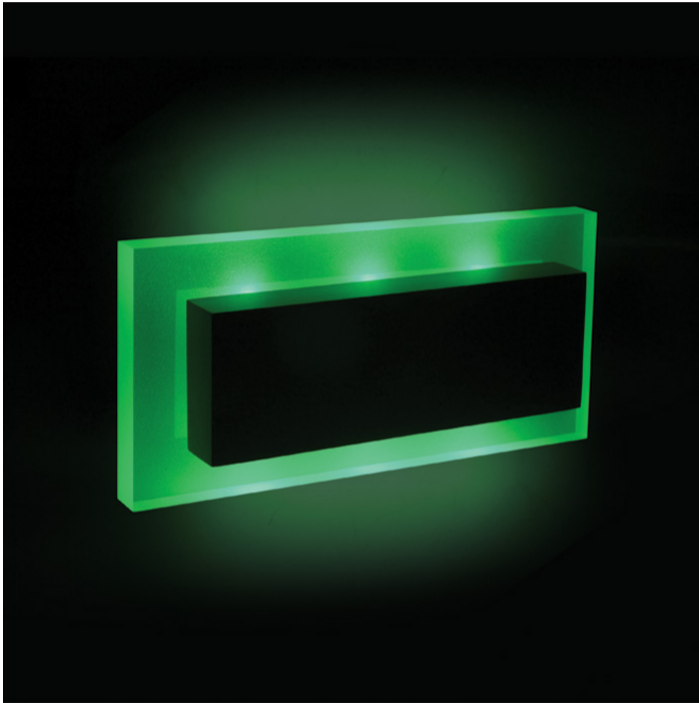

13 Wall & Ceiling LED>Decorative Wall & Ceiling Natural aluminium

60004/AL/GR

6x0,2W LED Decorative Indoor Wall Light

Complete with non-dimmable LED driver.

Complies with standard EN60598-1 and any other specific standards.

Downloads

Dimensions

| 150mm |

Physical Specification

Item Group	13 Wall & Ceiling LED
Family	Decorative Wall & Ceiling Natural aluminium
Order Code	60004/AL/GR
Colour	Aluminium
Material	Natural Aluminium
Diffuser Material	PC
Shape	Rectangular
Length	150mm
Width	47mm
Height	70mm
Surface Wall	Yes
Indoor	Yes