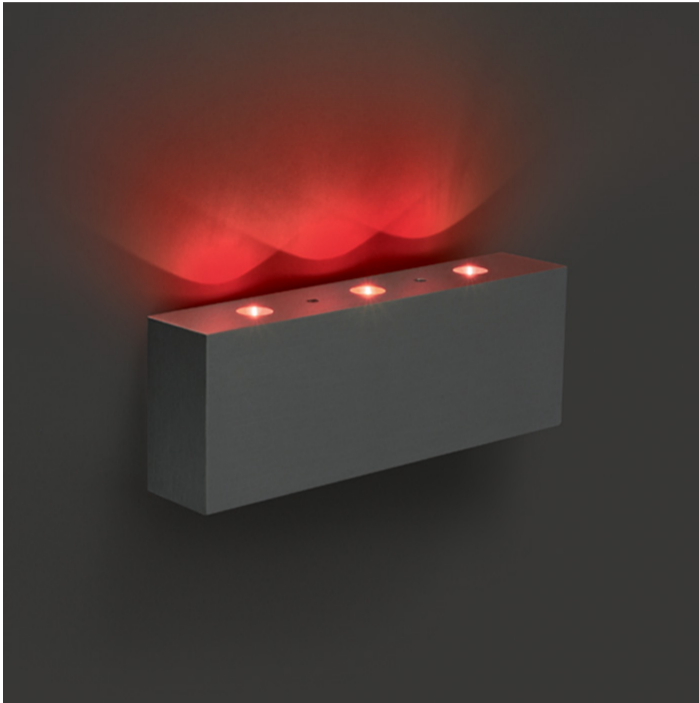

13 Wall & Ceiling LED>Decorative Wall & Ceiling Natural aluminium

60001/AL/R

3x0,2W LED Decorative Indoor Wall Light

Complete with non-dimmable LED driver.

Complies with standard EN60598-1 and any other specific standards.

Downloads

Dimensions

| 110mm |

37mm

20mm

Physical Specification

Item Group	13 Wall & Ceiling LED
Family	Decorative Wall & Ceiling Natural aluminium
Order Code	60001/AL/R
Colour	Aluminium
Material	Natural Aluminium
Diffuser Material	PC
Shape	Rectangular
Length	110mm
Width	37mm
Height	20mm
Surface Wall	Yes
Indoor	Yes