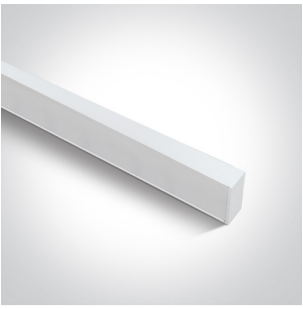

38150E/W

Physical Specification

Item Group	11 Office & Kitchen
Family	LED Linear Profiles Medium size
Order Code	38150B/W/C
Colour	White
Material	Aluminium
Shape	Rectangular
Length	1300mm
Width	70mm
Height	35mm
Surface Ceiling	Yes
Suspended Ceiling	Yes
Indoor	Yes
Adjustable	No

Electrical Characteristics

Gear	Built In
Fitting + Driver	
Input Voltage	220-240V
50 Hz	Yes
60 Hz	Yes
Safety Class	
Power(Watts)	40W
IP Rating	IP20