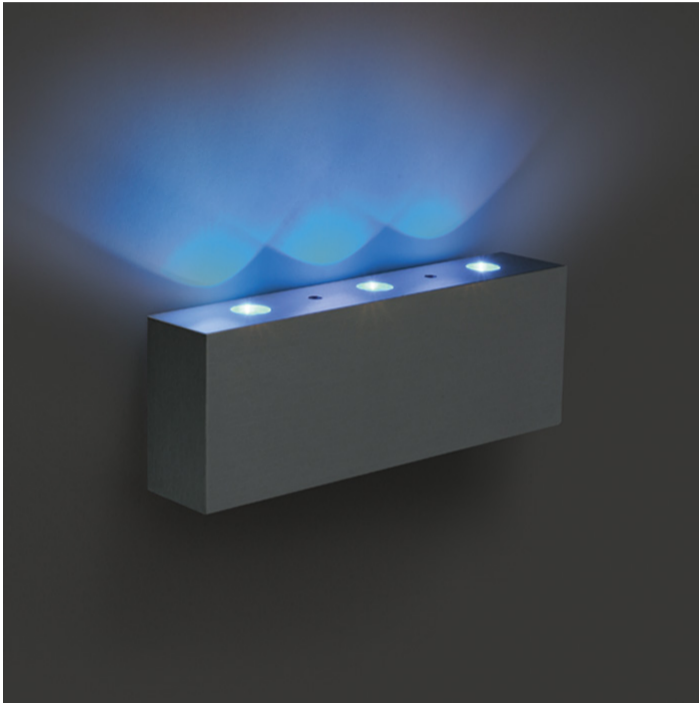

13 Wall & Ceiling LED>Decorative Wall & Ceiling Natural aluminium

60001/AL/BL

3x0,2W LED Decorative Indoor Wall Light

Complete with non-dimmable LED driver.

Complies with standard EN60598-1 and any other specific standards.

Downloads

Dimensions

| 110mm |

—
37mm
—

— 20mm —

Physical Specification

Item Group	13 Wall & Ceiling LED
Family	Decorative Wall & Ceiling Natural aluminium
Order Code	60001/AL/BL
Colour	Aluminium
Material	Natural Aluminium
Diffuser Material	PC
Shape	Rectangular
Length	110mm
Width	37mm
Height	20mm
Surface Wall	Yes
Indoor	Yes