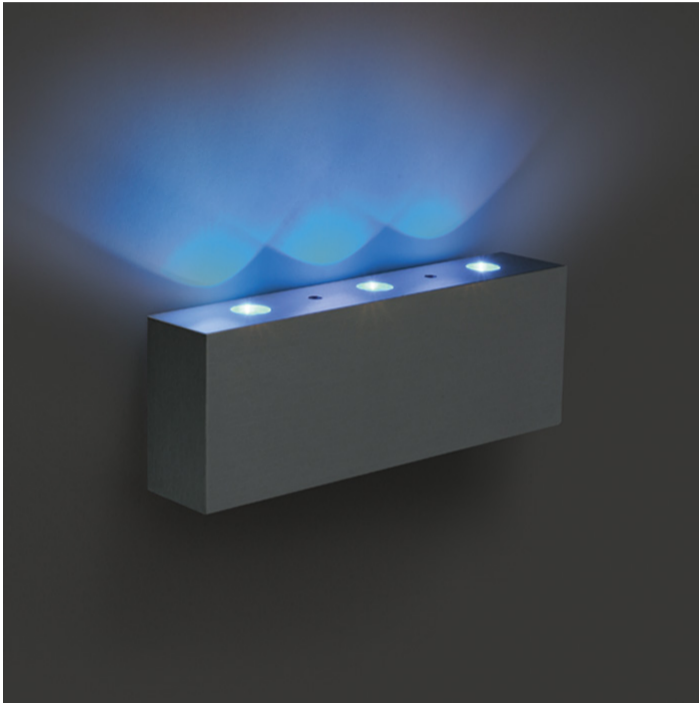

13 Wall &amp; Ceiling LED&gt;Decorative Wall &amp; Ceiling Natural aluminium

60001/AL/BL

3x0,2W LED Decorative Indoor Wall Light

Complete with non-dimmable LED driver.

Complies with standard EN60598-1 and any other specific standards.

## Physical Specification

Item Group	13 Wall & Ceiling LED
Family	Decorative Wall & Ceiling Natural aluminium
Order Code	60001/AL/BL
Colour	Aluminium
Material	Natural Aluminium
Diffuser Material	PC
Shape	Rectangular
Length	110mm
Width	37mm
Height	20mm
Surface Wall	Yes
Indoor	Yes