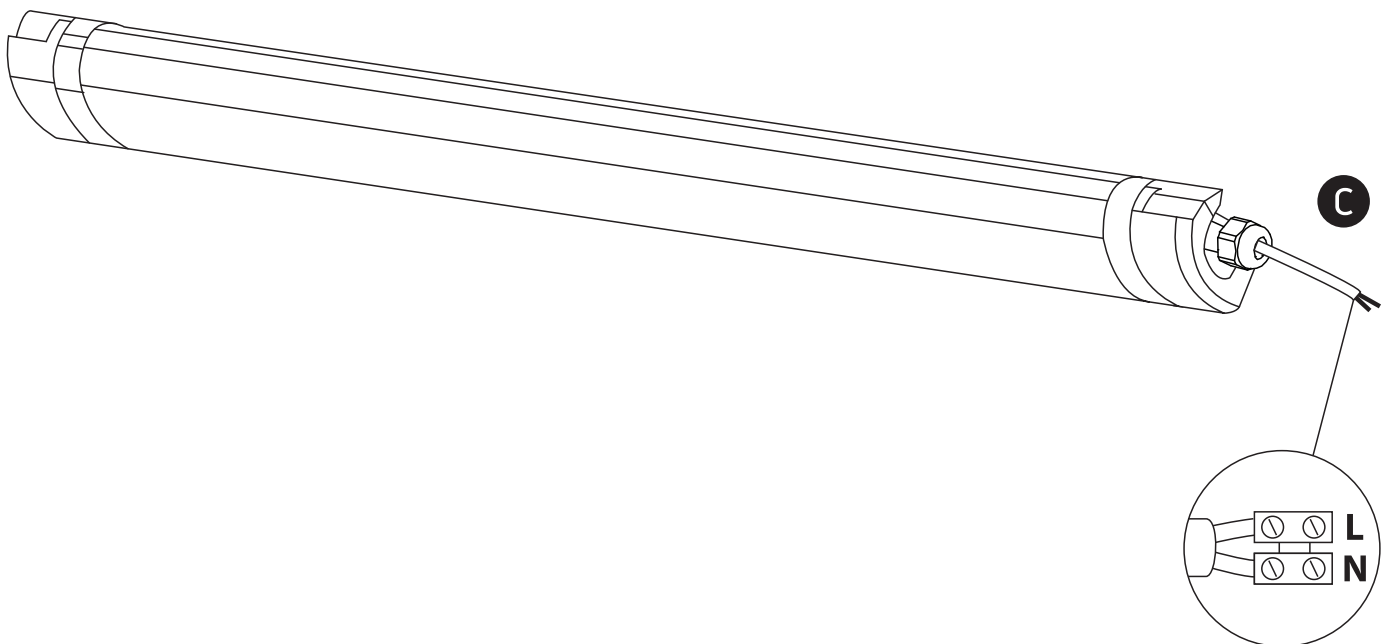

INSTALLATION MANUAL

38118LA, 38136LA, 38145LA

ecolight

80
CRI

100-240V | SMD 2835 | 18W / 36W / 45W | 50/60Hz | IP65 | PC

Complete with driver

one
LIGHT

A

B

C

Warnings:

1. Make sure that the product is installed properly before connecting to electricity.
2. Do not cover the fitting.
3. Maintenance and installation should only be carried out by a professional electrician.