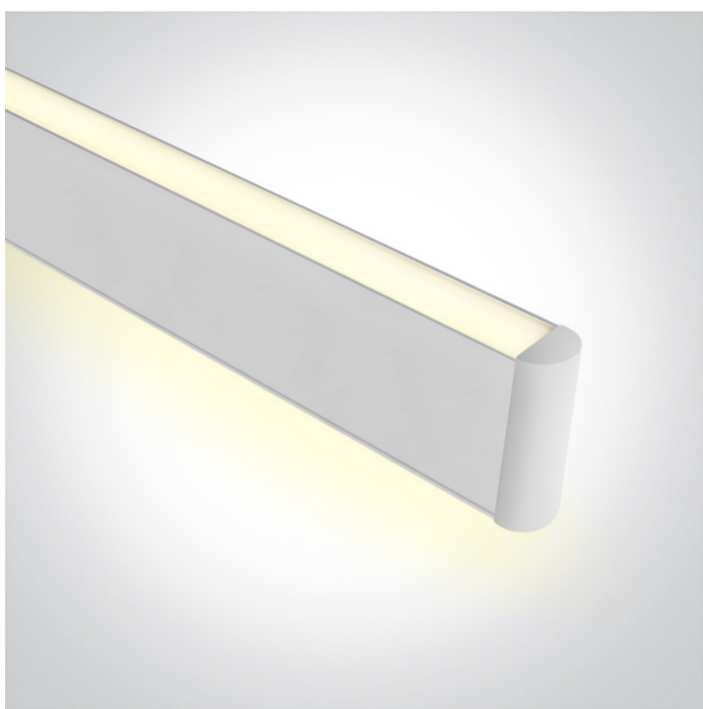

11 Office & Kitchen>Up & Down LED Linear Profiles

38140AU/W/W

40W suspended linear diffuser with uplight, ideal for offices.

Complete with 900mA driver and 3m suspension kit.

Complies with standard EN60598-1 and any other specific standards.

Downloads

Dimensions

Gallery

Physical Specification

Item Group	11 Office & Kitchen
Family	Up & Down LED Linear Profiles
Order Code	38140AU/W/W
Colour	White
Material	Aluminium
Diffuser Material	Plastic
Shape	Rectangular