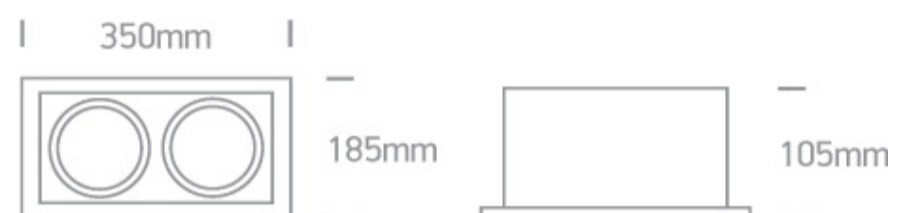

07 Downlights Adjustable LED>The COB Box Type Shop Range

51230/B/W

2x30W COB LED Recessed adjustable downlight, COB square range, IP20.

Supplied with non-dimmable LED driver.

Complies with standard EN60598-1 and any other specific standards.

Downloads

Dimensions

Gallery

Physical Specification

Item Group

07 Downlights Adjustable LED

Family

The COB Box Type Shop Range

Length

350mm

Width	185mm
Height	105mm
Cutout Hole Width	320mm
Cutout Hole Length	160mm
Recessed Ceiling	Yes
Depth Required	125mm
Indoor	Yes
Adjustable	2 Directions

Electrical Characteristics

Gear	External-Included
Fitting + Driver	
Input Voltage	220-240V
50 Hz	Yes
60 Hz	Yes
Safety Class	
Power(Watts)	2x30W
IP Rating	IP20
Light Source	LED built in
Dimmable	No
F Mark	

Illumination Data

Colour Temperature	3000K
Lumen Output	2x2700lm
Light Efficiency	90lm/W
CRI	90
Beam Angle	38°
Illumination Diagram	

Packing Info

Pcs/Carton	6
Barcode	5291889061342
HS Code	9405409900

Certification & Warranty