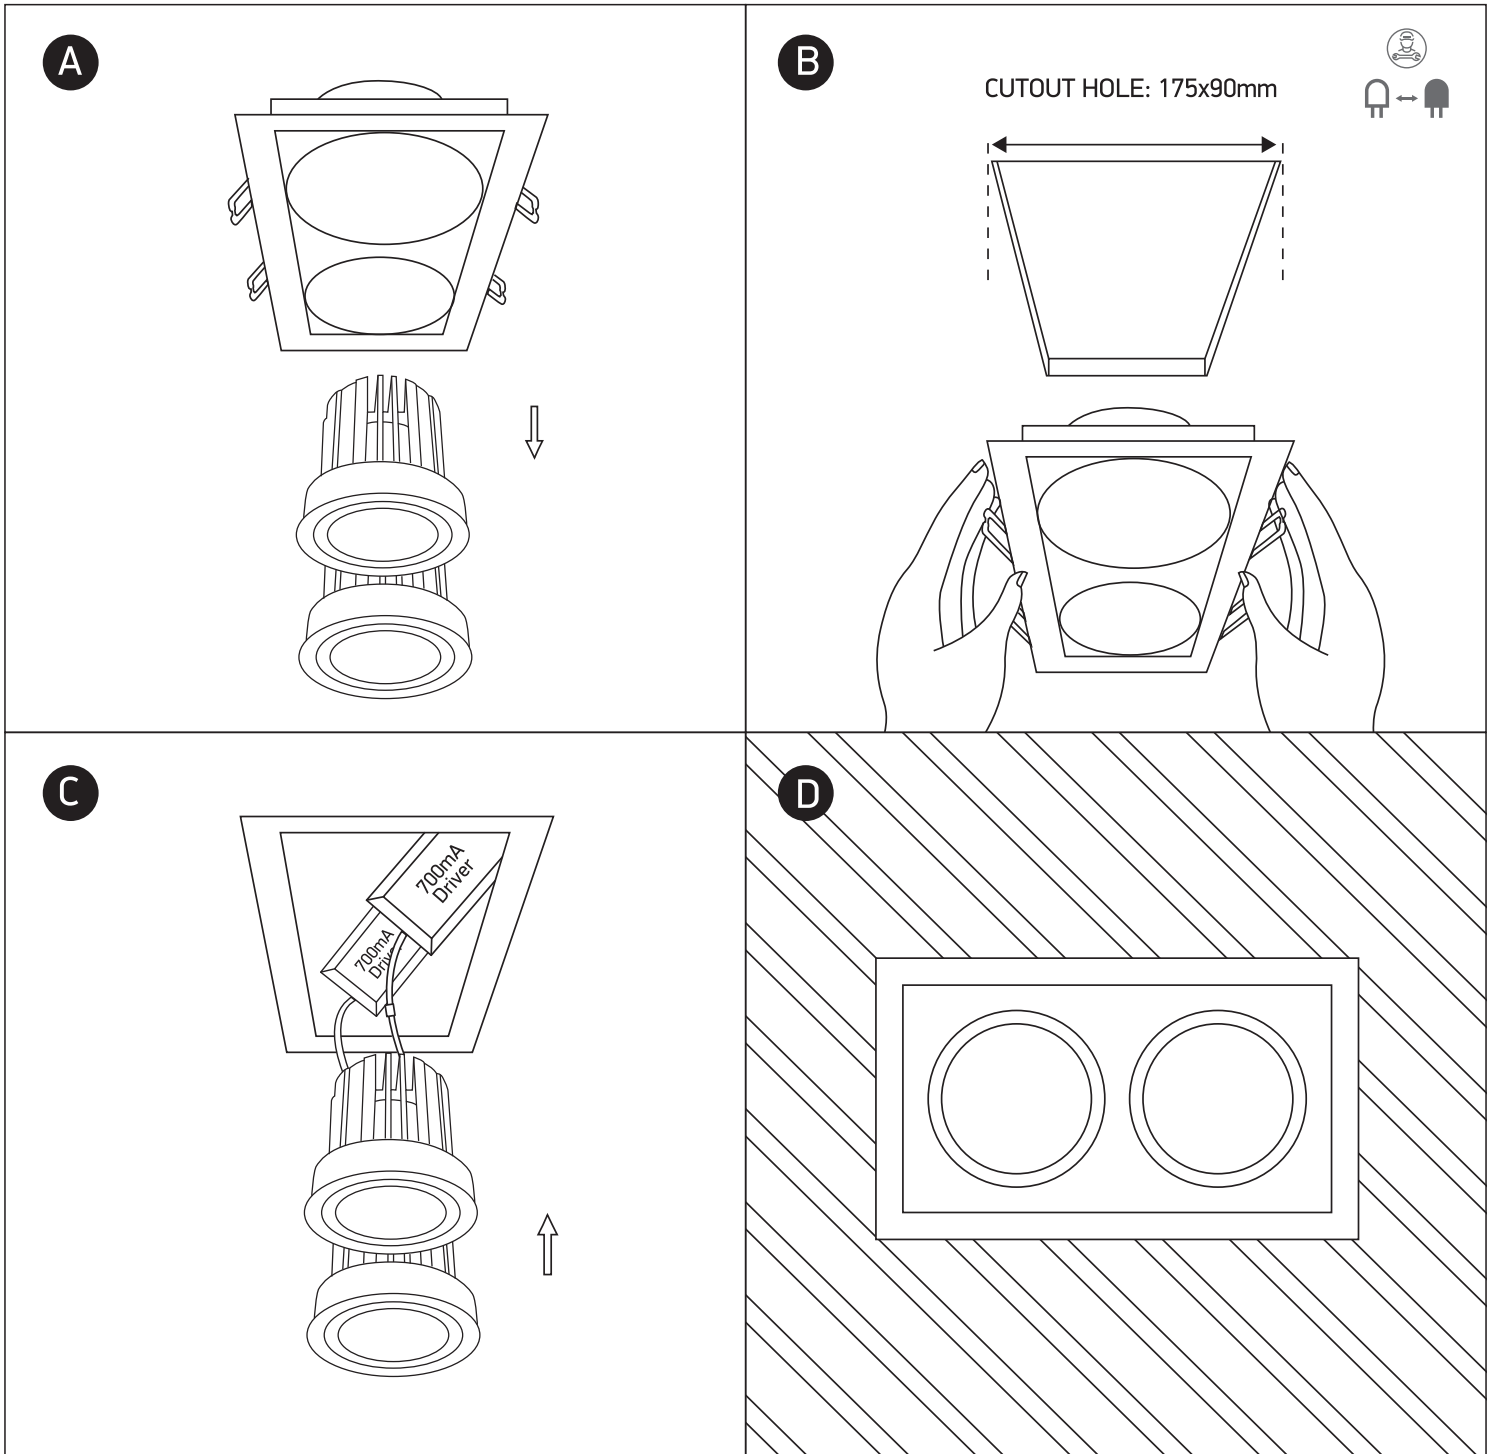

INSTALLATION MANUAL

51212E

ecolight

90 CRI

700mA | COB LED | 2x12W | IP44 | Die cast | Adjustable

Requires 700mA driver.

one
LIGHT

Warnings: